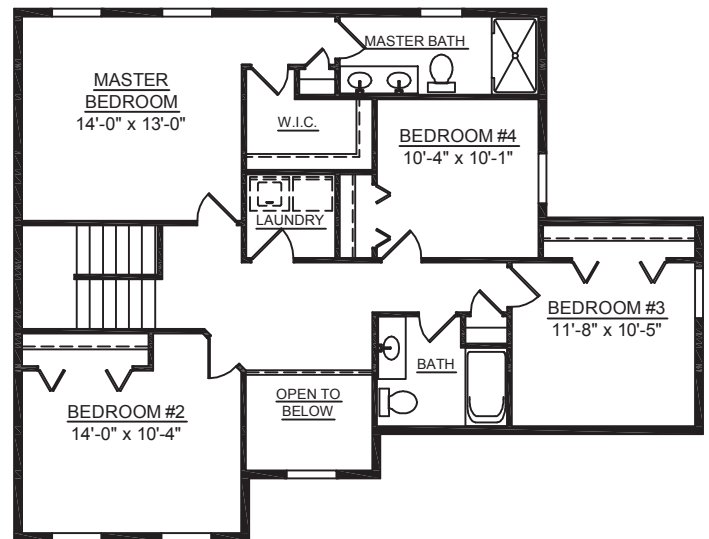

# AMANDA II

APPROXIMATELY 2,320 SQ. FT.

4 BEDROOMS, 2 1/2 BATHS

2-STORY FOYER

SECOND FLOOR LAUNDRY

## FRONT ELEVATION

## FIRST FLOOR

## SECOND FLOOR

This sheet is for illustrative purpose only and not part of a legal contract. Plans are subject to modification. Room measurements are approximate. Elevations and landscaping are based on an artist's conception and may vary in precise detail. Optional items indicated are available at additional cost. (11-3-2009)