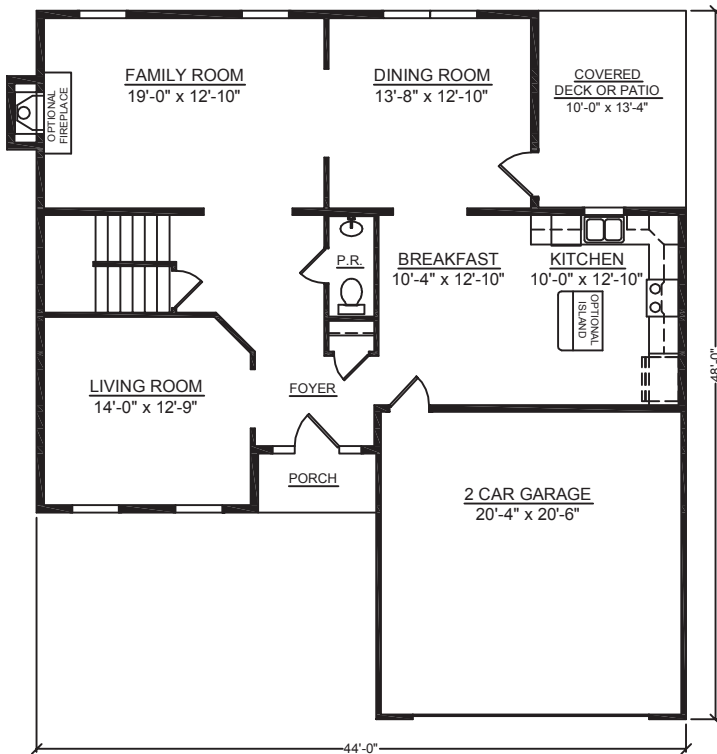

# AMANDA II

APPROXIMATELY 2,320 SQ. FT.

4 BEDROOMS, 2 1/2 BATHS

2-STORY FOYER

SECOND FLOOR LAUNDRY

## FRONT ELEVATION

## FIRST FLOOR

## SECOND FLOOR

This sheet is for illustrative purpose only and not part of a legal contract. Plans are subject to modification. Room measurements are approximate. Elevations and landscaping are based on an artist's conception and may vary in precise detail. Optional items indicated are available at additional cost. (11-3-2009)