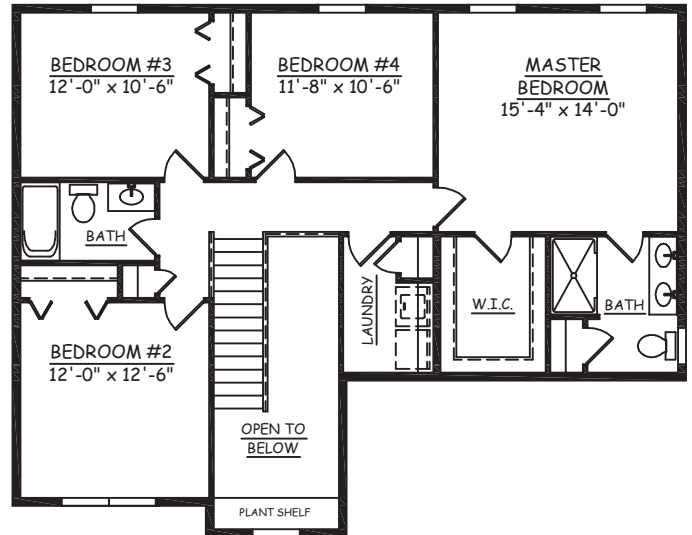

MONROE

APPROXIMATELY 2,028 SQ. FT.

4 BEDROOMS, 2 1/2 BATHS

GRAND 2-STORY FOYER

SECOND FLOOR LAUNDRY

FRONT ELEVATION

FIRST FLOOR

SECOND FLOOR

This sheet is for illustrative purpose only and not part of a legal contract. Plans are subject to modification. Room measurements are approximate. Elevations and landscaping are based on an artist's conception and may vary in precise detail. Optional items indicated are available at additional cost. (11-9-2009)