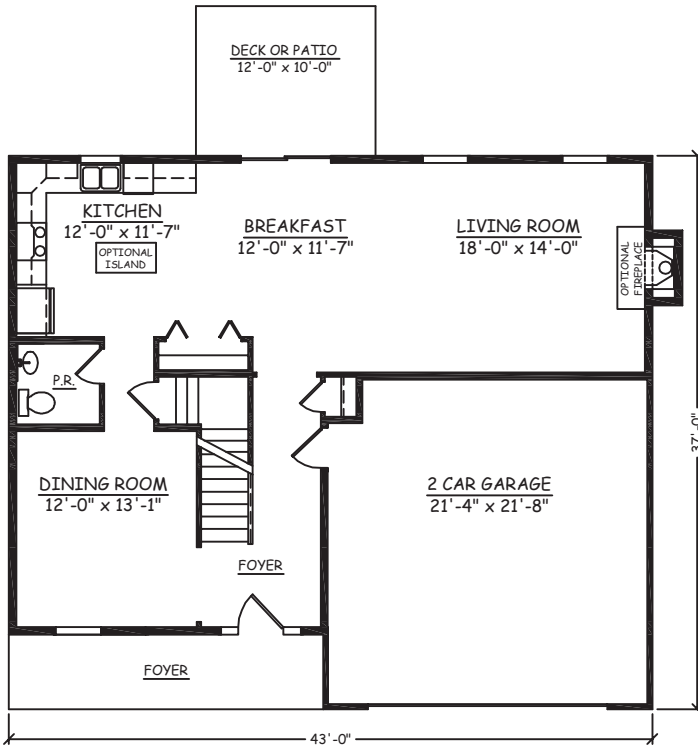

MONROE

APPROXIMATELY 2,028 SQ. FT.

4 BEDROOMS, 2 1/2 BATHS

GRAND 2-STORY FOYER

SECOND FLOOR LAUNDRY

FRONT ELEVATION

FIRST FLOOR

SECOND FLOOR

This sheet is for illustrative purpose only and not part of a legal contract. Plans are subject to modification. Room measurements are approximate. Elevations and landscaping are based on an artist's conception and may vary in precise detail. Optional items indicated are available at additional cost. (11-9-2009)