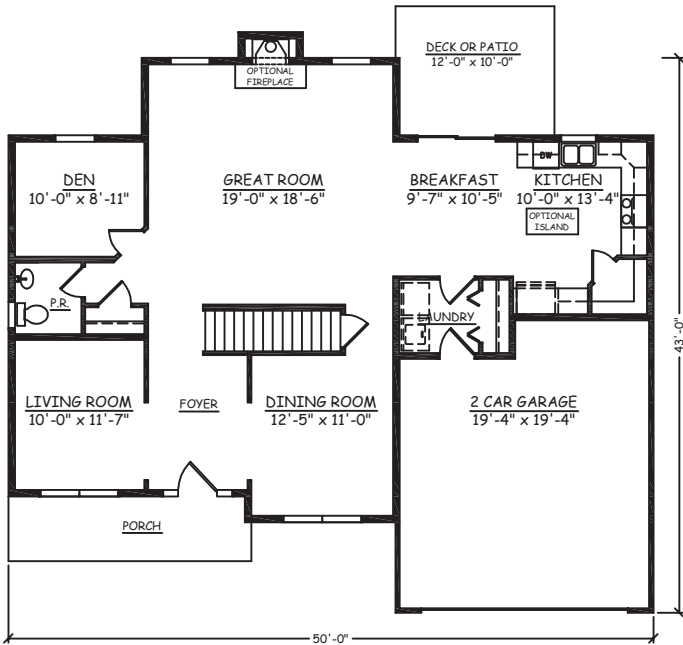

# MORRISON

APPROXIMATELY 2,573 SQ. FT.

4 BEDROOMS, 2 ½ BATHS

9' FIRST FLOOR CEILINGS

GRAND 2-STORY FOYER

FIRST FLOOR LAUNDRY

MASTER BATH WITH SOAKING TUB

FRONT ELEVATION

FIRST FLOOR

SECOND FLOOR

This sheet is for illustrative purpose only and not part of a legal contract. Plans are subject to modification. Room measurements are approximate. Elevations and landscaping are based on an artist's conception and may vary in precise detail. Optional items indicated are available at additional cost. (11-9-2009)