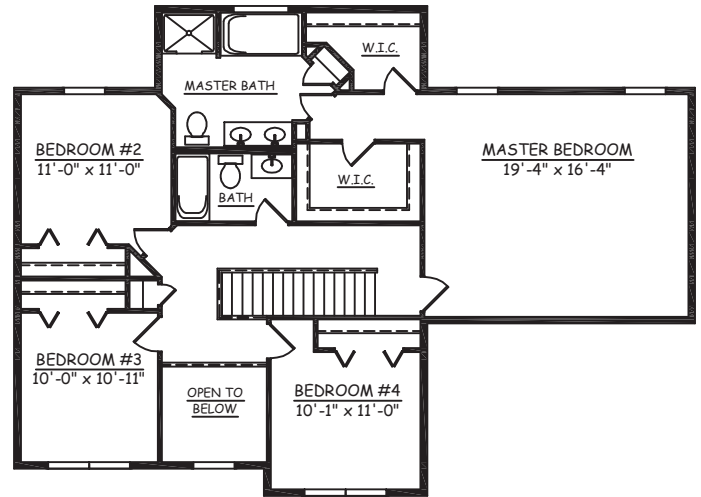

# MORRISON

APPROXIMATELY 2,573 SQ. FT.

4 BEDROOMS, 2 ½ BATHS

9' FIRST FLOOR CEILINGS

GRAND 2-STORY FOYER

FIRST FLOOR LAUNDRY

MASTER BATH WITH SOAKING TUB

FRONT ELEVATION

FIRST FLOOR

SECOND FLOOR

This sheet is for illustrative purpose only and not part of a legal contract. Plans are subject to modification. Room measurements are approximate. Elevations and landscaping are based on an artist's conception and may vary in precise detail. Optional items indicated are available at additional cost. (11-9-2009)