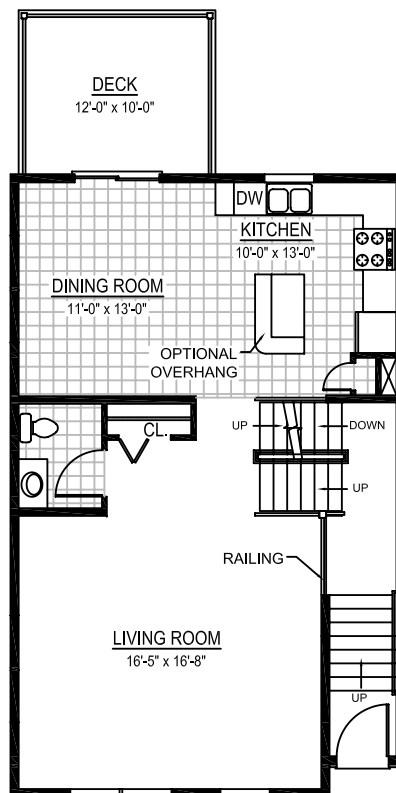

Mallard

INTERIOR UNIT

- *Approx. 2,050 Finished Square Feet Interior Unit*
- *Kitchen with Island Opens to Formal Dining Room*
- *Spacious Family Room and Living Room*
- *Convenient Second Floor Laundry*
- *Integral One and a Half Car Garage*

Carrington

Lower Level

First Floor

Second Floor