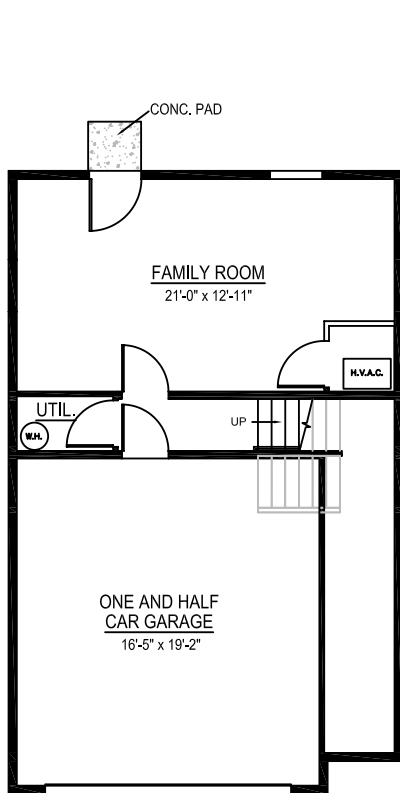

Mallard

INTERIOR UNIT

- *Approx. 2,050 Finished Square Feet Interior Unit*
- *Kitchen with Island Opens to Formal Dining Room*
- *Spacious Family Room and Living Room*
- *Convenient Second Floor Laundry*
- *Integral One and a Half Car Garage*

Carrington

Lower Level

First Floor

Second Floor