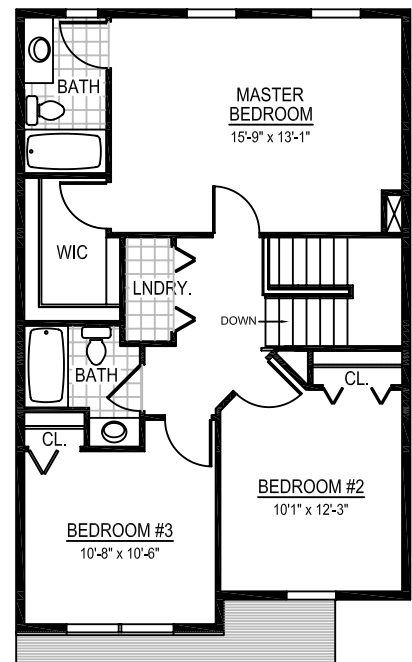

Mallard

INTERIOR UNIT

- *Approx. 2,050 Finished Square Feet Interior Unit*
- *Kitchen with Island Opens to Formal Dining Room*
- *Spacious Family Room and Living Room*
- *Convenient Second Floor Laundry*
- *Integral One and a Half Car Garage*

Carrington

Lower Level

First Floor

Second Floor