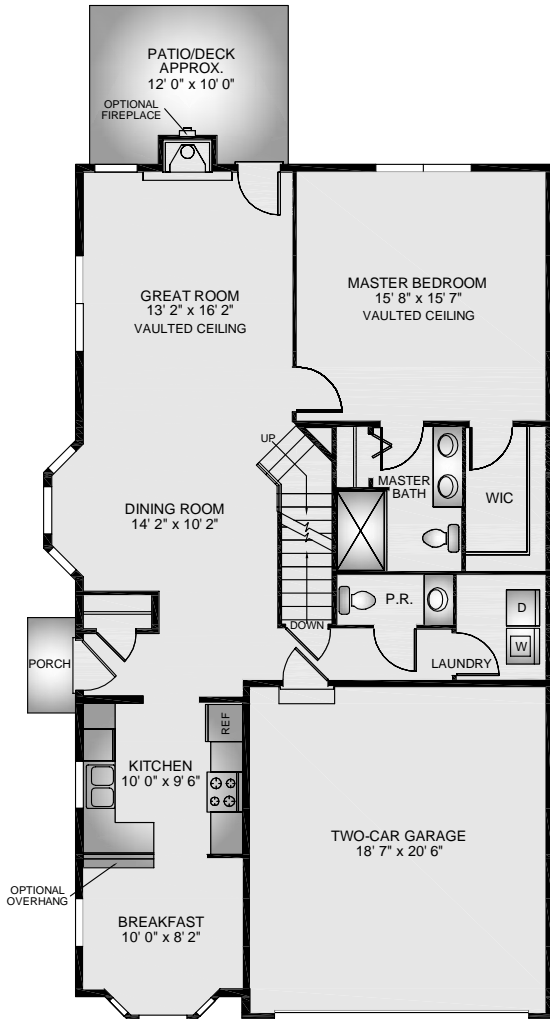

- Approximately 2,042 Square Feet End Unit
- First Floor Master Bedroom Suite with Vaulted Ceiling
- Vaulted Great Room with Skylights
- Bright, Open Loft
- Two Car Garage/ Full Basement

First Floor

Second Floor