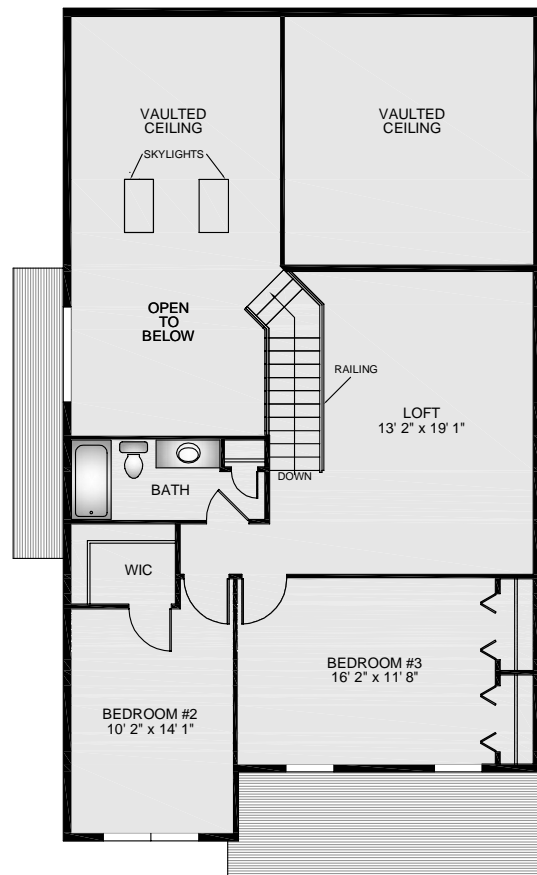

- Approximately 2,042 Square Feet End Unit
- First Floor Master Bedroom Suite with Vaulted Ceiling
- Vaulted Great Room with Skylights
- Bright, Open Loft
- Two Car Garage/ Full Basement

First Floor

Second Floor