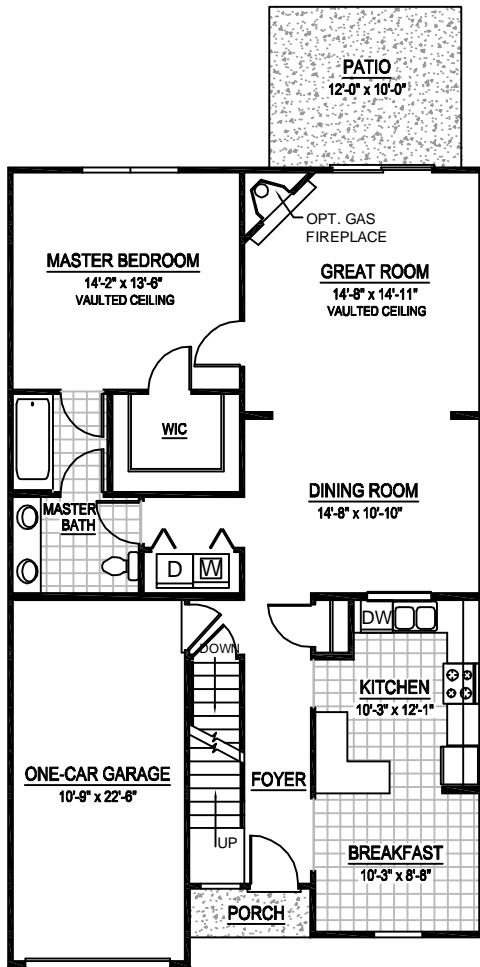

Aspen

- Approx. 2,142 Square Feet Interior Unit
- Large Dining Room Open to Great Room
- Vaulted Great Room w/ Opt. Corner Fireplace
- Bright, Open Loft
- One-Car Garage/Full Basement

Stratton Chase

First Floor

Second Floor

This sheet is for illustrative purposes only and not part of a legal contract. Plans are subject to modification. Room measurements are approximate and may vary. Optional items indicated (such as the washer, dryer, and refrigerator) are available at additional cost and shown for illustrative purposes only.