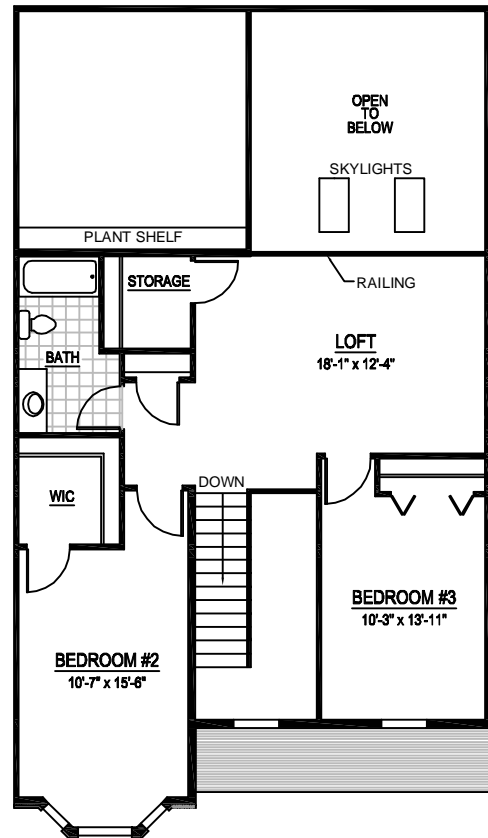

Aspen

- Approx. 2,142 Square Feet Interior Unit
- Large Dining Room Open to Great Room
- Vaulted Great Room w/ Opt. Corner Fireplace
- Bright, Open Loft
- One-Car Garage/Full Basement

Stratton Chase

First Floor

Second Floor

This sheet is for illustrative purposes only and not part of a legal contract. Plans are subject to modification. Room measurements are approximate and may vary. Optional items indicated (such as the washer, dryer, and refrigerator) are available at additional cost and shown for illustrative purposes only.