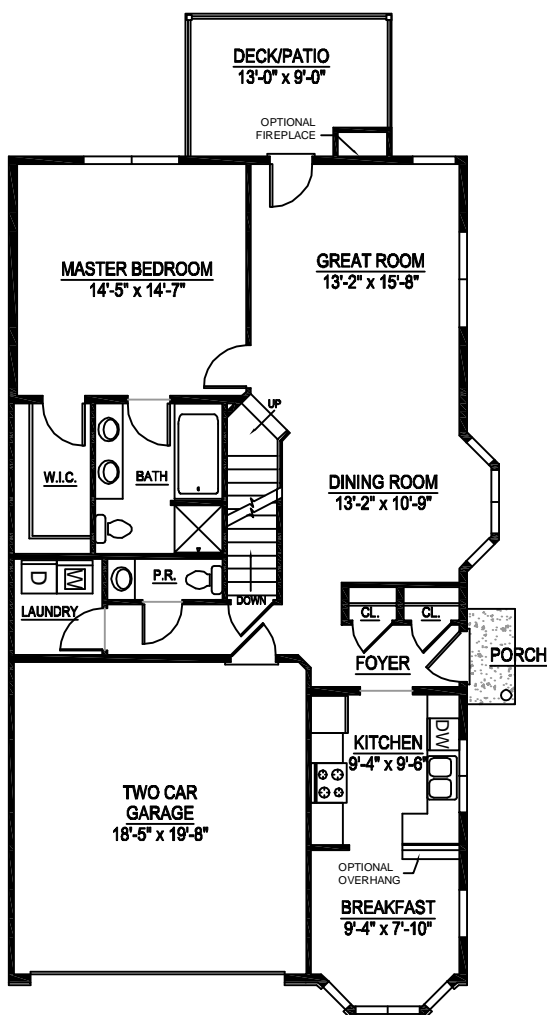

Adeline

- Approx. 1,956 Finished Square Feet End Unit
- First Floor Master Bedroom with Vaulted Ceiling
- Media Loft Overlooks Vaulted Great Room with Skylights
- Soaring Two Story Dining Room with Bay Window
- Two Car Garage/Full Basement

Pine View

First Floor

Second Floor

This sheet is for illustrative purposes only and not part of a legal contract. Plans are subject to modification. Room measurements are approximate and may vary. Optional items indicated (such as the washer, dryer, and refrigerator) are available at additional cost and shown for illustrative purposes only. 8-18-06