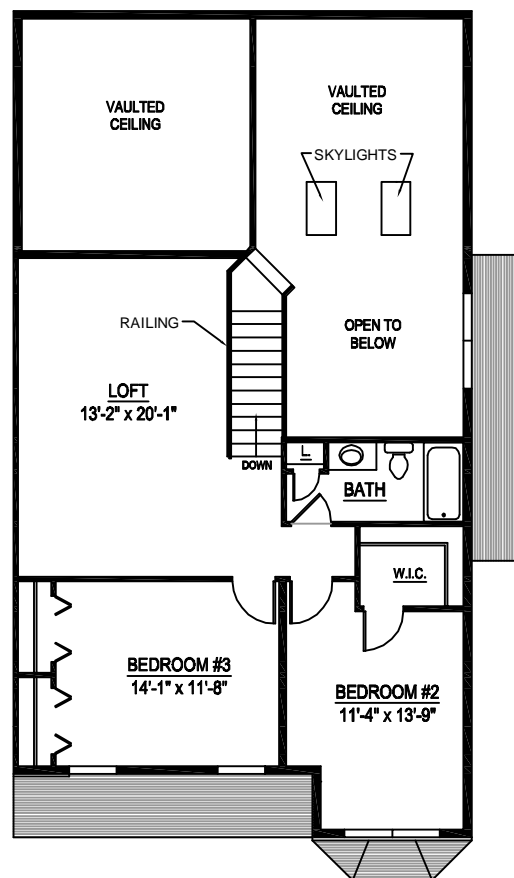

Adeline

- Approx. 1,956 Finished Square Feet End Unit
- First Floor Master Bedroom with Vaulted Ceiling
- Media Loft Overlooks Vaulted Great Room with Skylights
- Soaring Two Story Dining Room with Bay Window
- Two Car Garage/Full Basement

Pine View

First Floor

Second Floor

This sheet is for illustrative purposes only and not part of a legal contract. Plans are subject to modification. Room measurements are approximate and may vary. Optional items indicated (such as the washer, dryer, and refrigerator) are available at additional cost and shown for illustrative purposes only. 8-18-06