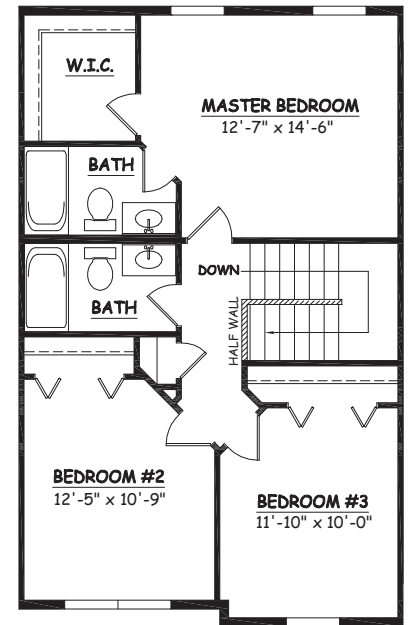

HUMMINGBIRD III

APPROXIMATELY 1,920 SQ. FT.

OPEN KITCHEN AND DINING ROOM

SPACIOUS LIVING ROOM

2 FULL BATHS W/
FIRST FLOOR POWDER ROOM

FINISHED RECREATION ROOM ON
LOWER LEVEL

LOWER LEVEL

FIRST FLOOR

SECOND FLOOR

This sheet is for illustrative purpose only and not part of a legal contract. Plans are subject to modification. Room measurements are approximate. Individual unit elevations are based on an entire building and may vary. Optional items indicated are available at additional cost. Refrigerator, washer and dryer are not included. Illustration is artist's conception and may vary in precise detail. (9-02-10)