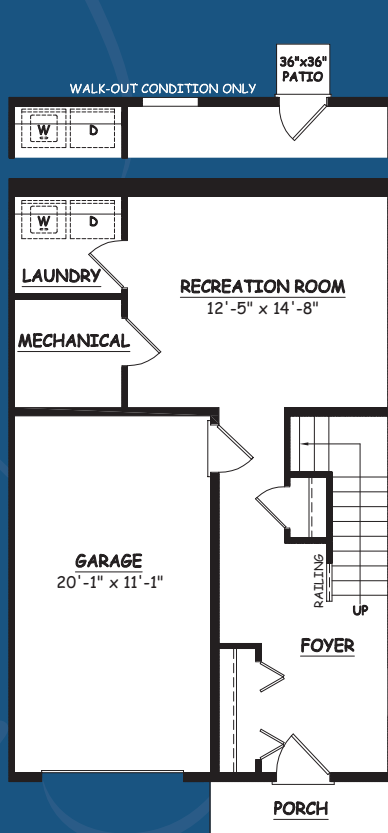

HUMMINGBIRD III

APPROXIMATELY 1,920 SQ. FT.

OPEN KITCHEN AND DINING ROOM

SPACIOUS LIVING ROOM

2 FULL BATHS W/
FIRST FLOOR POWDER ROOM

FINISHED RECREATION ROOM ON
LOWER LEVEL

LOWER LEVEL

FIRST FLOOR

SECOND FLOOR

This sheet is for illustrative purpose only and not part of a legal contract. Plans are subject to modification. Room measurements are approximate. Individual unit elevations are based on an entire building and may vary. Optional items indicated are available at additional cost. Refrigerator, washer and dryer are not included. Illustration is artist's conception and may vary in precise detail. (9-02-10)