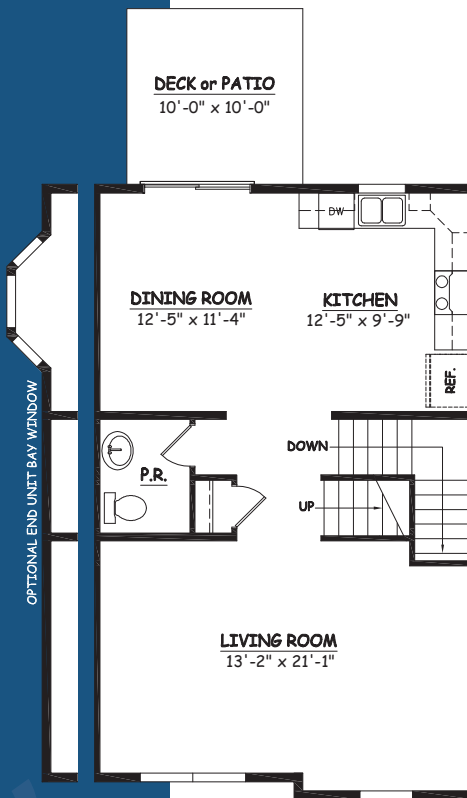

HUMMINGBIRD III

APPROXIMATELY 1,920 SQ. FT.

OPEN KITCHEN AND DINING ROOM

SPACIOUS LIVING ROOM

2 FULL BATHS W/
FIRST FLOOR POWDER ROOM

FINISHED RECREATION ROOM ON
LOWER LEVEL

LOWER LEVEL

FIRST FLOOR

SECOND FLOOR

This sheet is for illustrative purpose only and not part of a legal contract. Plans are subject to modification. Room measurements are approximate. Individual unit elevations are based on an entire building and may vary. Optional items indicated are available at additional cost. Refrigerator, washer and dryer are not included. Illustration is artist's conception and may vary in precise detail. (9-02-10)