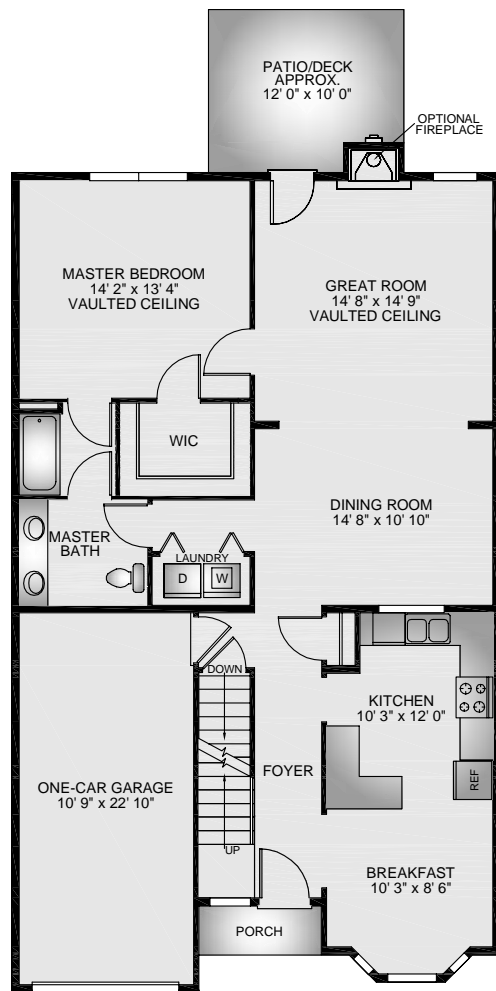

# Aspen

- Approximately 2,045 Square Feet Interior Unit
- First Floor Master Bedroom Suite with Vaulted Ceiling
- Vaulted Great Room
- Bright, Open Loft
- One Car Garage/ Full Basement

First Floor

Second Floor

This sheet is for illustrative purpose only and not part of a legal contract. Plans are subject to modification. Room measurements are approximate. Individual unit elevations are based on an entire building and may vary. Optional items indicated are available at additional cost. Illustration is artist's conception and may vary in precise detail. (5-20-2008)