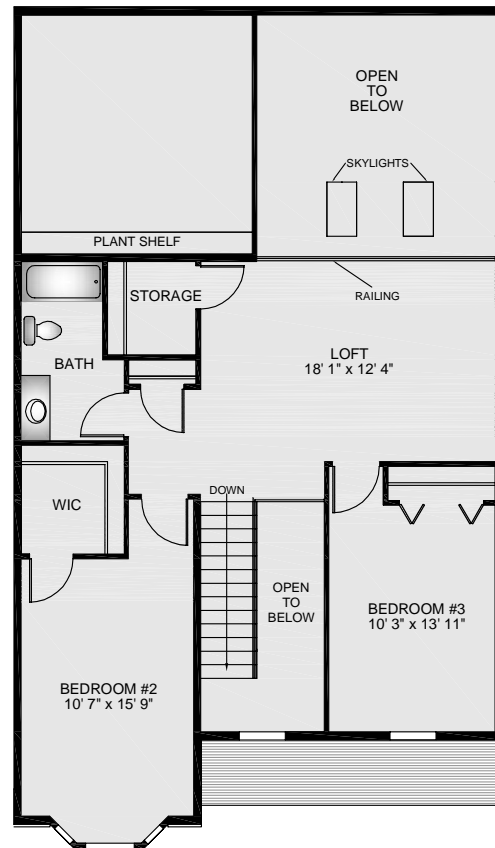

# Aspen

- Approximately 2,045 Square Feet Interior Unit
- First Floor Master Bedroom Suite with Vaulted Ceiling
- Vaulted Great Room
- Bright, Open Loft
- One Car Garage/ Full Basement

First Floor

Second Floor

This sheet is for illustrative purpose only and not part of a legal contract. Plans are subject to modification. Room measurements are approximate. Individual unit elevations are based on an entire building and may vary. Optional items indicated are available at additional cost. Illustration is artist's conception and may vary in precise detail. (5-20-2008)