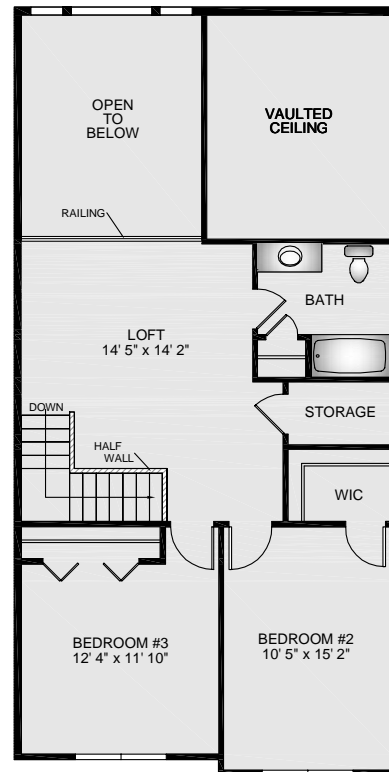

- Approximately 1,759 Square Feet Interior Unit
- Four Piece Master Bath
- Two Story Great Room with Palladian Window
- Bright, Open Loft
- One Car Garage/ Full Basement

First Floor

Second Floor