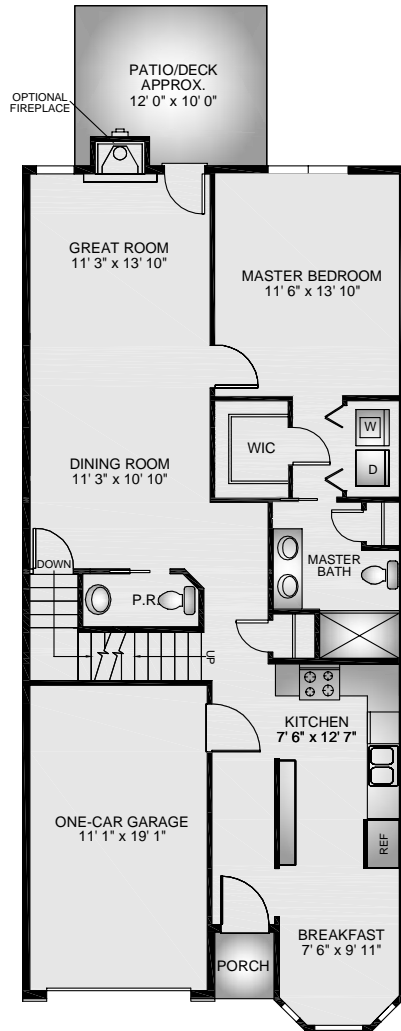

- Approximately 1,759 Square Feet Interior Unit
- Four Piece Master Bath
- Two Story Great Room with Palladian Window
- Bright, Open Loft
- One Car Garage/ Full Basement

First Floor

Second Floor