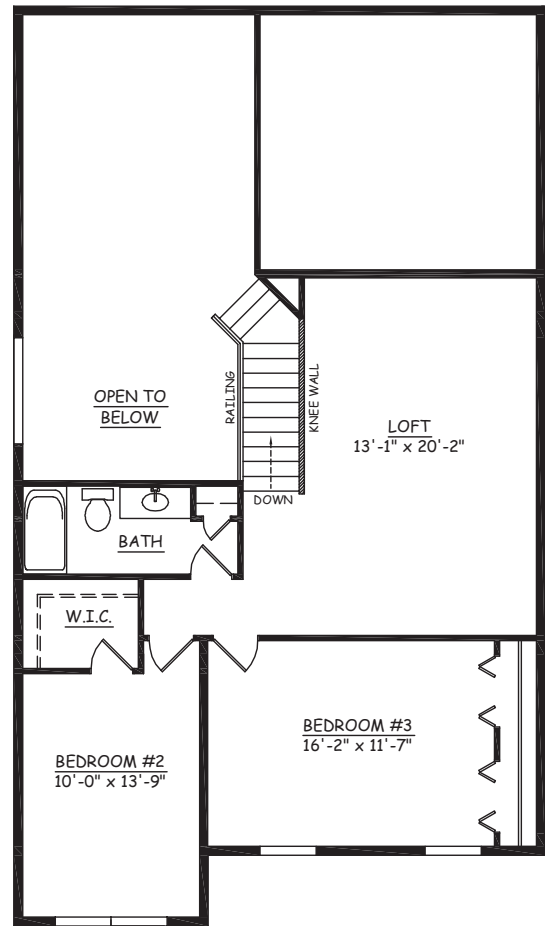

## WYNDHURST MANOR

AVOCET

APPROXIMATELY 2,004 SQ. FT.

3 BEDROOM, 2 1/2 BATH

FIRST FLOOR MASTER BEDROOM

VAULTED GREAT ROOM

TWO-CAR GARAGE

FULL BASEMENT

FIRST FLOOR

SECOND FLOOR

This sheet is for illustrative purpose only and not part of a legal contract. Plans are subject to modification. Room measurements are approximate. Individual unit elevations are based on an entire building and may vary. Optional items indicated are available at additional cost. Refrigerator, washer and dryer are not included. Illustration is artist's conception and may vary in precise detail. (03-17-11)