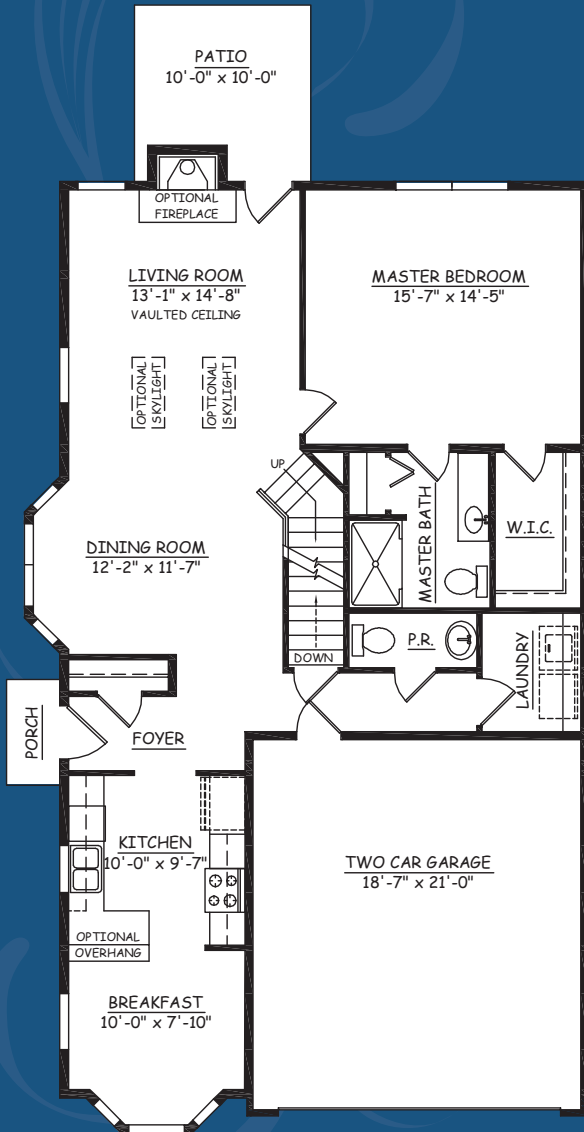

## WYNDHURST MANOR

AVOCET

APPROXIMATELY 2,004 SQ. FT.

3 BEDROOM, 2 1/2 BATH

FIRST FLOOR MASTER BEDROOM

VAULTED GREAT ROOM

TWO-CAR GARAGE

FULL BASEMENT

FIRST FLOOR

SECOND FLOOR

This sheet is for illustrative purpose only and not part of a legal contract. Plans are subject to modification. Room measurements are approximate. Individual unit elevations are based on an entire building and may vary. Optional items indicated are available at additional cost. Refrigerator, washer and dryer are not included. Illustration is artist's conception and may vary in precise detail. (03-17-11)