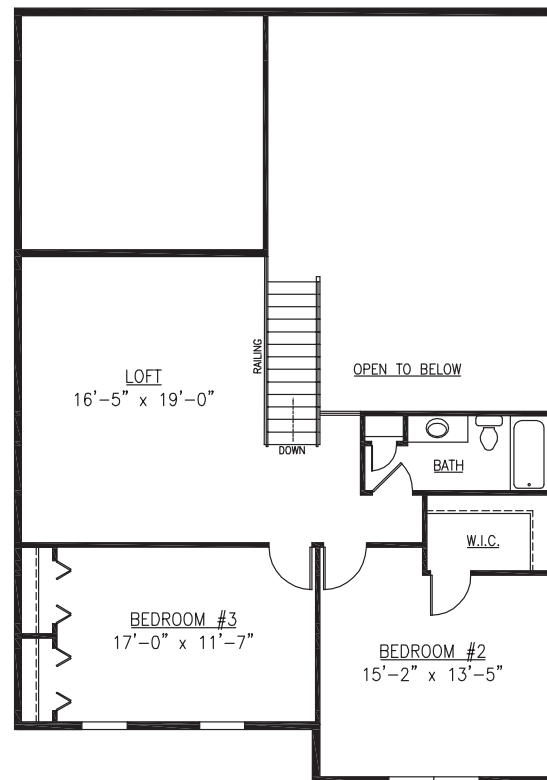

# BRIGHTON

APPROXIMATELY 2,491 SQ. FT.

3 BEDROOM, 2 1/2 BATH

FIRST FLOOR MASTER BEDROOM

LARGE VAULTED LIVING ROOM

TWO-CAR GARAGE

FULL BASEMENT

FIRST FLOOR

SECOND FLOOR

This sheet is for illustrative purpose only and not part of a legal contract. Plans are subject to modification. Room measurements are approximate. Individual unit elevations are based on an entire building and may vary. Optional items indicated are available at additional cost. Refrigerator, washer and dryer are not included. Illustration is artist's conception and may vary in precise detail. (03-08-11)