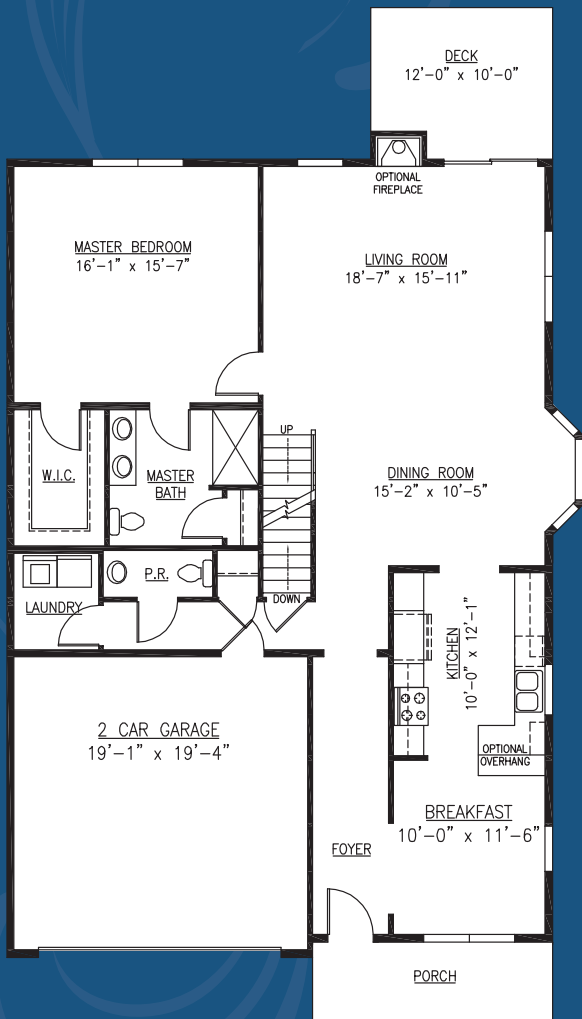

# BRIGHTON

APPROXIMATELY 2,491 SQ. FT.

3 BEDROOM, 2 1/2 BATH

FIRST FLOOR MASTER BEDROOM

LARGE VAULTED LIVING ROOM

TWO-CAR GARAGE

FULL BASEMENT

FIRST FLOOR

SECOND FLOOR

This sheet is for illustrative purpose only and not part of a legal contract. Plans are subject to modification. Room measurements are approximate. Individual unit elevations are based on an entire building and may vary. Optional items indicated are available at additional cost. Refrigerator, washer and dryer are not included. Illustration is artist's conception and may vary in precise detail. (03-08-11)