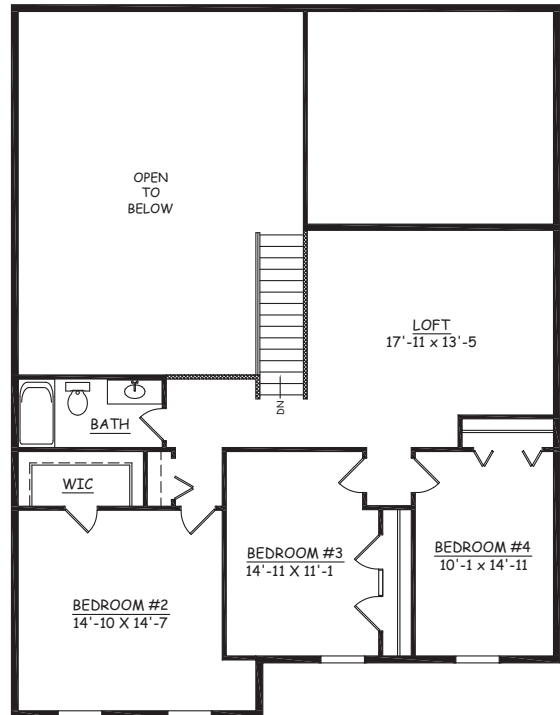

HOMESITE 92

WYNDHURST MANOR

APPROXIMATELY 2,741 SQ. FT.

4 BEDROOM, 2 ½ BATH

SPACIOUS LOFT

VAULTED LIVING ROOM CEILING

FIRST FLOOR

SECOND FLOOR

This sheet is for illustrative purpose only and not part of a legal contract. Plans are subject to modification. Room measurements are approximate. Individual unit elevations are based on an entire building and may vary. Optional items indicated are available at additional cost. Refrigerator, washer and dryer are not included. Illustration is artist's conception and may vary in precise detail. (11-15-11)