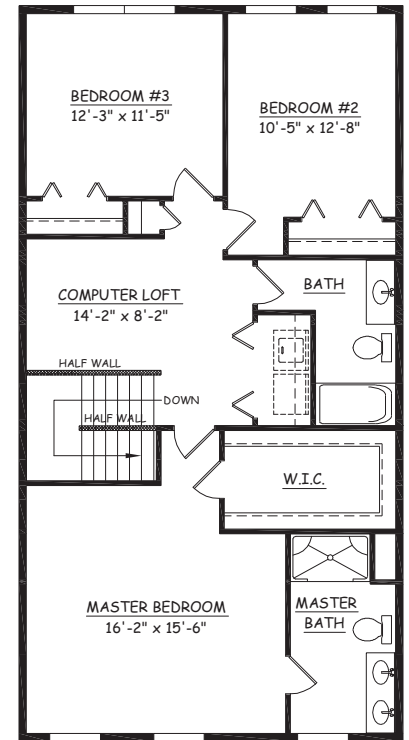

HOMESITE 134 & 135

MADISON

THE TOWNES AT RICHMOND SQUARE

APPROXIMATELY 2,234 SQ. FT.

3 BEDROOM, 2 1/2 BATH

OPEN FLOOR PLAN

OVERSIZED DECK

LOWER LEVEL

FIRST FLOOR

SECOND FLOOR

This sheet is for illustrative purpose only and not part of a legal contract. Plans are subject to modification. Room measurements are approximate. Individual unit elevations are based on an entire building and may vary. Optional items indicated are available at additional cost. Refrigerator, washer and dryer are not included. Illustration is artist's conception and may vary in precise detail. (06-20-11)