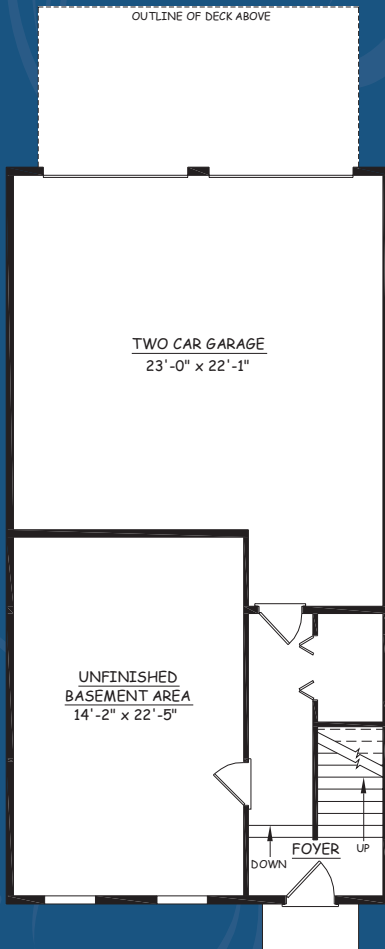

HOMESITE 134 & 135

MADISON

THE TOWNES AT RICHMOND SQUARE

APPROXIMATELY 2,234 SQ. FT.

3 BEDROOM, 2 1/2 BATH

OPEN FLOOR PLAN

OVERSIZED DECK

LOWER LEVEL

FIRST FLOOR

SECOND FLOOR

This sheet is for illustrative purpose only and not part of a legal contract. Plans are subject to modification. Room measurements are approximate. Individual unit elevations are based on an entire building and may vary. Optional items indicated are available at additional cost. Refrigerator, washer and dryer are not included. Illustration is artist's conception and may vary in precise detail. (06-20-11)