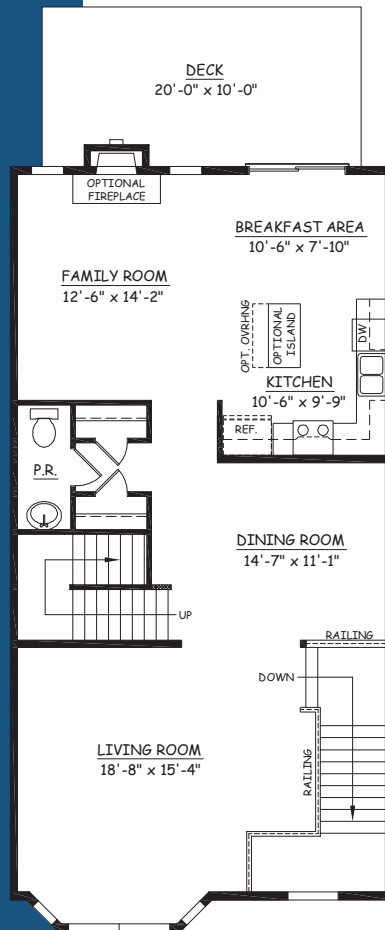

HOMESITE 134 & 135

MADISON

THE TOWNES AT RICHMOND SQUARE

APPROXIMATELY 2,234 SQ. FT.

3 BEDROOM, 2 1/2 BATH

OPEN FLOOR PLAN

OVERSIZED DECK

LOWER LEVEL

FIRST FLOOR

SECOND FLOOR

This sheet is for illustrative purpose only and not part of a legal contract. Plans are subject to modification. Room measurements are approximate. Individual unit elevations are based on an entire building and may vary. Optional items indicated are available at additional cost. Refrigerator, washer and dryer are not included. Illustration is artist's conception and may vary in precise detail. (06-20-11)