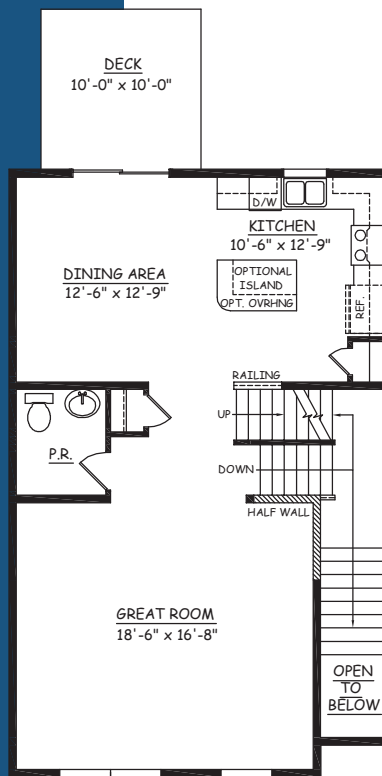

# HOMESITE 1402 & 1403

MARGARET

COPPER RIDGE

APPROXIMATELY 2,096 SQ. FT.

3 BEDROOM, 2 1/2 BATH

SPACIOUS GREAT ROOM

SECOND FLOOR LAUNDRY

FINISHED RECREATION ROOM IN LOWER LEVEL

LOWER LEVEL

FIRST FLOOR

SECOND FLOOR

This sheet is for illustrative purpose only and not part of a legal contract. Plans are subject to modification. Room measurements are approximate. Individual unit elevations are based on an entire building and may vary. Optional items indicated are available at additional cost. Refrigerator, washer and dryer are not included. Illustration is artist's conception and may vary in precise detail. (06-27-11)