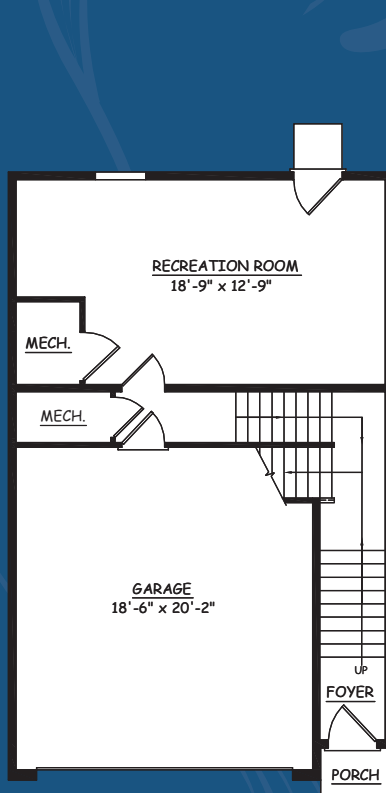

# HOMESITE 1402 & 1403

MARGARET

COPPER RIDGE

APPROXIMATELY 2,096 SQ. FT.

3 BEDROOM, 2 1/2 BATH

SPACIOUS GREAT ROOM

SECOND FLOOR LAUNDRY

FINISHED RECREATION ROOM IN LOWER LEVEL

LOWER LEVEL

FIRST FLOOR

SECOND FLOOR

This sheet is for illustrative purpose only and not part of a legal contract. Plans are subject to modification. Room measurements are approximate. Individual unit elevations are based on an entire building and may vary. Optional items indicated are available at additional cost. Refrigerator, washer and dryer are not included. Illustration is artist's conception and may vary in precise detail. (06-27-11)