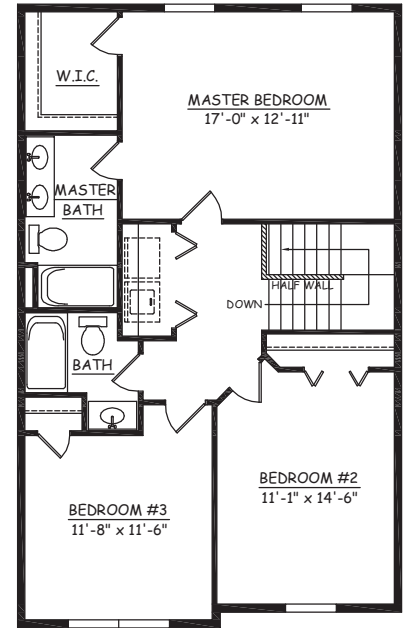

# HOMESITE 1402 & 1403

MARGARET

COPPER RIDGE

APPROXIMATELY 2,096 SQ. FT.

3 BEDROOM, 2 1/2 BATH

SPACIOUS GREAT ROOM

SECOND FLOOR LAUNDRY

FINISHED RECREATION ROOM IN LOWER LEVEL

LOWER LEVEL

FIRST FLOOR

SECOND FLOOR

This sheet is for illustrative purpose only and not part of a legal contract. Plans are subject to modification. Room measurements are approximate. Individual unit elevations are based on an entire building and may vary. Optional items indicated are available at additional cost. Refrigerator, washer and dryer are not included. Illustration is artist's conception and may vary in precise detail. (06-27-11)