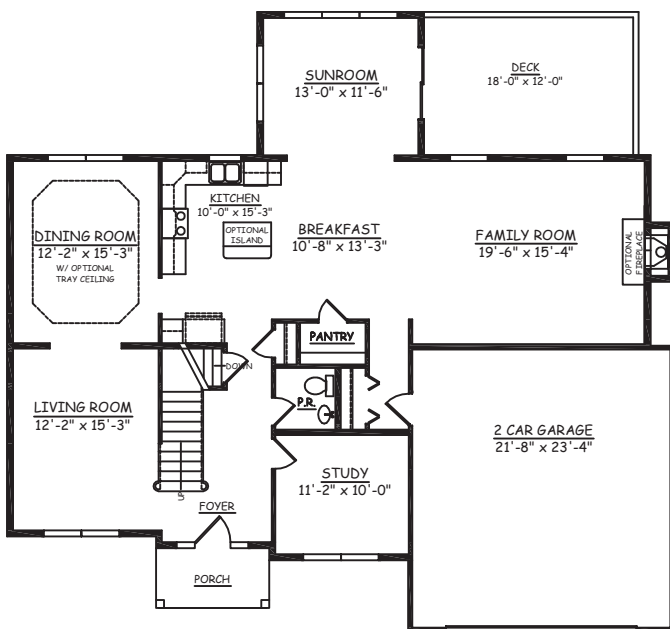

LOT #269

GOOD HOPE FARMS

THE WILSON

APPROXIMATELY 3,164 SQ. FT.

4 BEDROOMS, 2 1/2 BATHS

9' FIRST FLOOR CEILINGS

2 STORY FOYER

MASTER BATH
W/WHIRLPOOL TUB

SUNROOM

FRONT ELEVATION

FIRST FLOOR

SECOND FLOOR

This home features available options/upgrades and is a customized design based on the standard floor plan for this model. The plan and list price reflect the inclusion of these additions/changes. Please see agent for details

This sheet is for illustrative purpose only and not part of a legal contract. Plans are subject to modification. Room measurements are approximate. Individual unit elevations are based on an entire building and may vary. Optional items indicated are available at additional cost. Refrigerator, washer and dryer are not included. Illustration is artist's conception and may vary in precise detail. (10-13-2010)