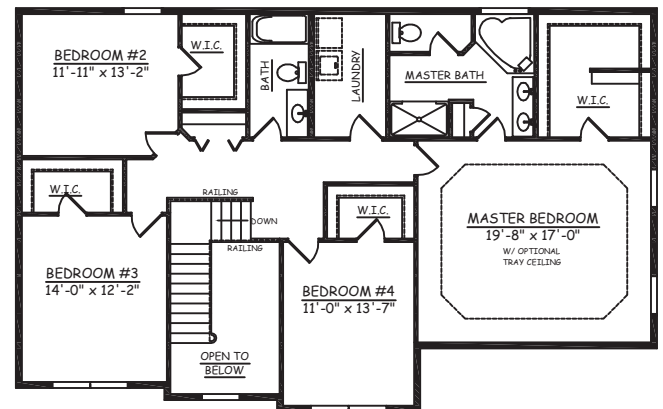

LOT #269

GOOD HOPE FARMS

THE WILSON

APPROXIMATELY 3,164 SQ. FT.

4 BEDROOMS, 2 1/2 BATHS

9' FIRST FLOOR CEILINGS

2 STORY FOYER

MASTER BATH
W/WHIRLPOOL TUB

SUNROOM

FRONT ELEVATION

FIRST FLOOR

SECOND FLOOR

This home features available options/upgrades and is a customized design based on the standard floor plan for this model. The plan and list price reflect the inclusion of these additions/changes. Please see agent for details

This sheet is for illustrative purpose only and not part of a legal contract. Plans are subject to modification. Room measurements are approximate. Individual unit elevations are based on an entire building and may vary. Optional items indicated are available at additional cost. Refrigerator, washer and dryer are not included. Illustration is artist's conception and may vary in precise detail. (10-13-2010)