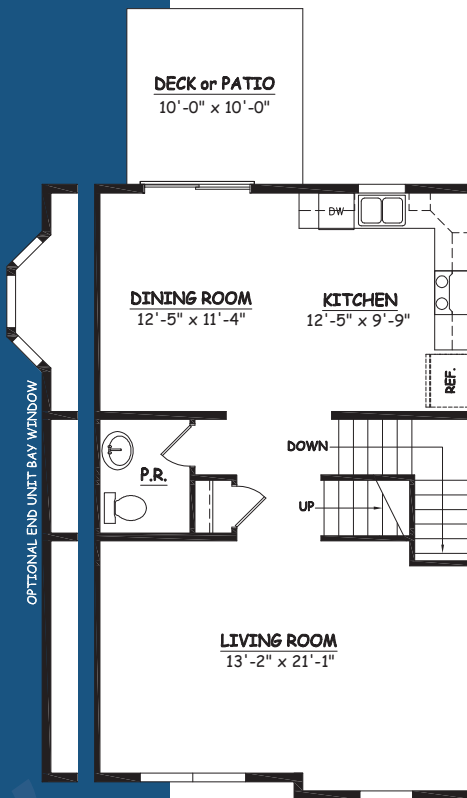

HOMESITES 212-215

SILVER CREEK

HUMMINGBIRD III

APPROXIMATELY 1,920 SQ. FT.

OPEN KITCHEN AND DINING ROOM

SPACIOUS LIVING ROOM

2 FULL BATHS W/
FIRST FLOOR POWDER ROOM

FINISHED RECREATION ROOM ON
LOWER LEVEL

LOWER LEVEL

FIRST FLOOR

SECOND FLOOR

This sheet is for illustrative purpose only and not part of a legal contract. Plans are subject to modification. Room measurements are approximate. Individual unit elevations are based on an entire building and may vary. Optional items indicated are available at additional cost. Refrigerator, washer and dryer are not included. Illustration is artist's conception and may vary in precise detail. (01-10-11)