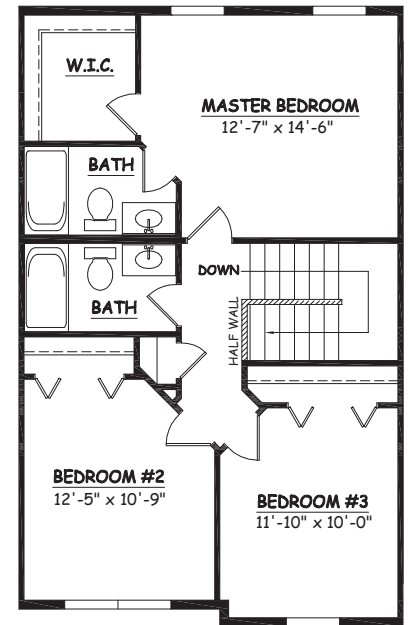

HOMESITES 212-215

SILVER CREEK

HUMMINGBIRD III

APPROXIMATELY 1,920 SQ. FT.

OPEN KITCHEN AND DINING ROOM

SPACIOUS LIVING ROOM

2 FULL BATHS W/
FIRST FLOOR POWDER ROOM

FINISHED RECREATION ROOM ON
LOWER LEVEL

LOWER LEVEL

FIRST FLOOR

SECOND FLOOR

This sheet is for illustrative purpose only and not part of a legal contract. Plans are subject to modification. Room measurements are approximate. Individual unit elevations are based on an entire building and may vary. Optional items indicated are available at additional cost. Refrigerator, washer and dryer are not included. Illustration is artist's conception and may vary in precise detail. (01-10-11)