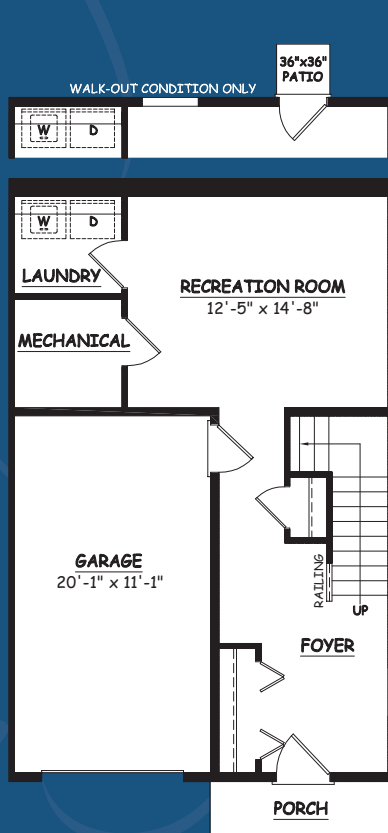

HOMESITES 212-215

SILVER CREEK

HUMMINGBIRD III

APPROXIMATELY 1,920 SQ. FT.

OPEN KITCHEN AND DINING ROOM

SPACIOUS LIVING ROOM

2 FULL BATHS W/
FIRST FLOOR POWDER ROOM

FINISHED RECREATION ROOM ON
LOWER LEVEL

LOWER LEVEL

FIRST FLOOR

SECOND FLOOR

This sheet is for illustrative purpose only and not part of a legal contract. Plans are subject to modification. Room measurements are approximate. Individual unit elevations are based on an entire building and may vary. Optional items indicated are available at additional cost. Refrigerator, washer and dryer are not included. Illustration is artist's conception and may vary in precise detail. (01-10-11)