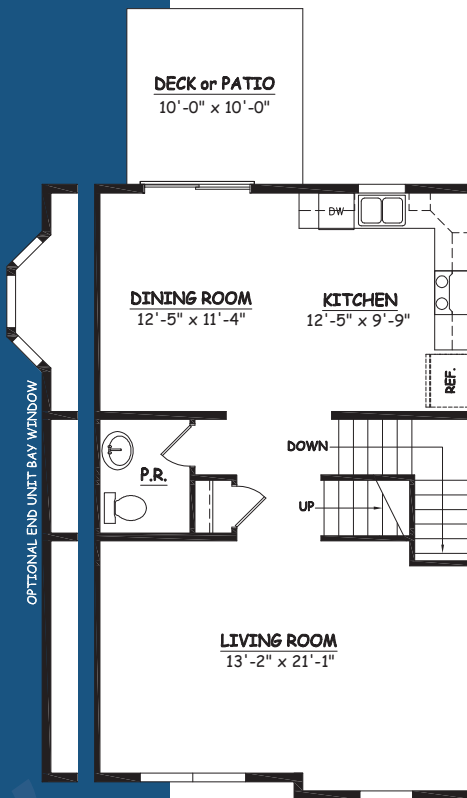

HOMESITES 216-219

SILVER CREEK

HUMMINGBIRD III

APPROXIMATELY 1,920 SQ. FT.

OPEN KITCHEN AND DINING ROOM

SPACIOUS LIVING ROOM

2 FULL BATHS W/
FIRST FLOOR POWDER ROOM

FINISHED RECREATION ROOM ON
LOWER LEVEL

LOWER LEVEL

FIRST FLOOR

SECOND FLOOR

This sheet is for illustrative purpose only and not part of a legal contract. Plans are subject to modification. Room measurements are approximate. Individual unit elevations are based on an entire building and may vary. Optional items indicated are available at additional cost. Refrigerator, washer and dryer are not included. Illustration is artist's conception and may vary in precise detail. (01-10-11)