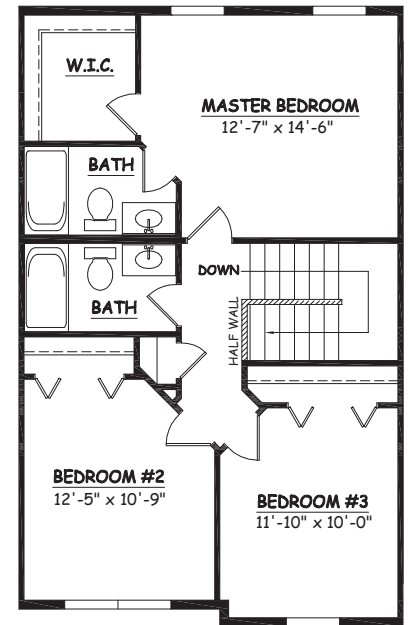

HOMESITES 216-219

SILVER CREEK

HUMMINGBIRD III

APPROXIMATELY 1,920 SQ. FT.

OPEN KITCHEN AND DINING ROOM

SPACIOUS LIVING ROOM

2 FULL BATHS W/
FIRST FLOOR POWDER ROOM

FINISHED RECREATION ROOM ON
LOWER LEVEL

LOWER LEVEL

FIRST FLOOR

SECOND FLOOR

This sheet is for illustrative purpose only and not part of a legal contract. Plans are subject to modification. Room measurements are approximate. Individual unit elevations are based on an entire building and may vary. Optional items indicated are available at additional cost. Refrigerator, washer and dryer are not included. Illustration is artist's conception and may vary in precise detail. (01-10-11)