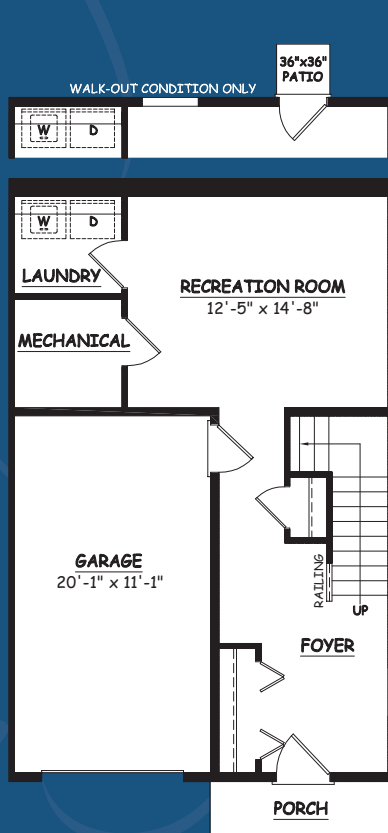

HOMESITES 216-219

SILVER CREEK

HUMMINGBIRD III

APPROXIMATELY 1,920 SQ. FT.

OPEN KITCHEN AND DINING ROOM

SPACIOUS LIVING ROOM

2 FULL BATHS W/
FIRST FLOOR POWDER ROOM

FINISHED RECREATION ROOM ON
LOWER LEVEL

LOWER LEVEL

FIRST FLOOR

SECOND FLOOR

This sheet is for illustrative purpose only and not part of a legal contract. Plans are subject to modification. Room measurements are approximate. Individual unit elevations are based on an entire building and may vary. Optional items indicated are available at additional cost. Refrigerator, washer and dryer are not included. Illustration is artist's conception and may vary in precise detail. (01-10-11)