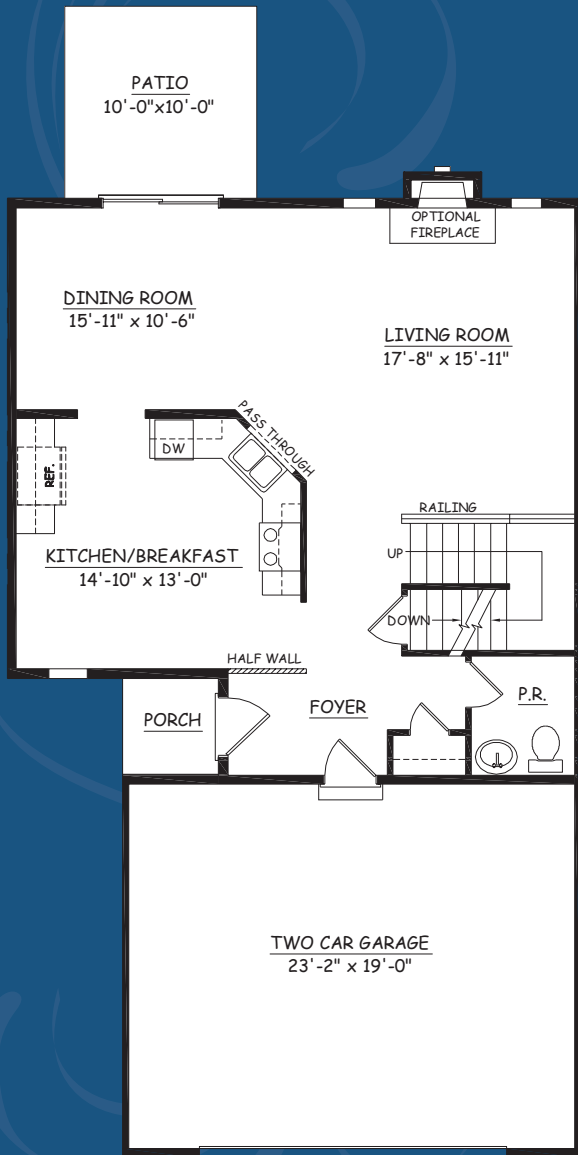

HOMESITE 192A & 193

JULIA

SILVER CREEK

APPROXIMATELY 1,881 SQ. FT.

3 BEDROOM, 2 1/2 BATH

MASTER BATHROOM W/ 5 FT. SHOWER

DRAMATIC TWO-STORY GREAT ROOM

TWO-CAR GARAGE / FULL BASEMENT

FIRST FLOOR

SECOND FLOOR

This sheet is for illustrative purpose only and not part of a legal contract. Plans are subject to modification. Room measurements are approximate. Individual unit elevations are based on an entire building and may vary. Optional items indicated are available at additional cost. Refrigerator, washer and dryer are not included. Illustration is artist's conception and may vary in precise detail. (10-07-11)