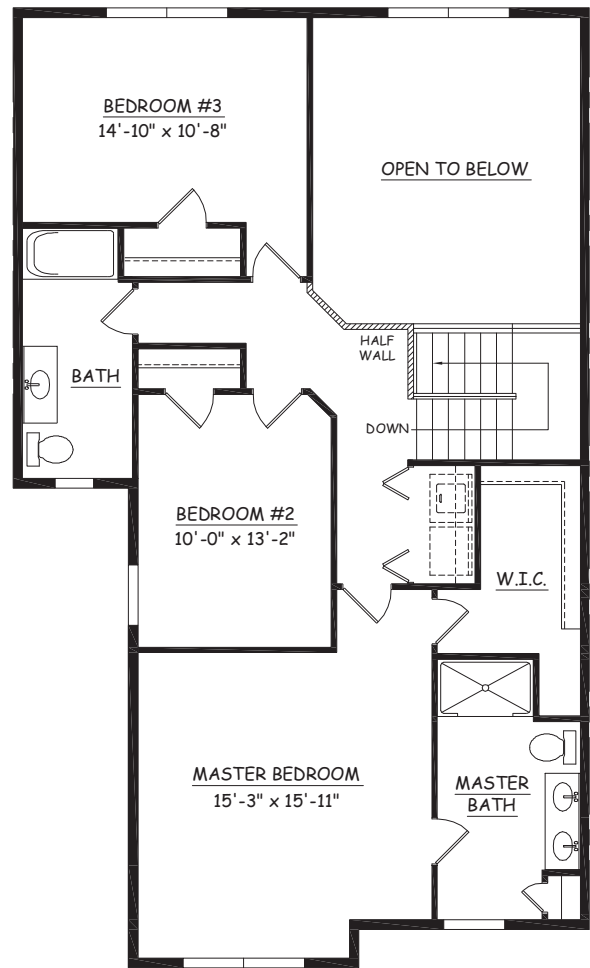

HOMESITE 192A & 193

JULIA

SILVER CREEK

APPROXIMATELY 1,881 SQ. FT.

3 BEDROOM, 2 1/2 BATH

MASTER BATHROOM W/ 5 FT. SHOWER

DRAMATIC TWO-STORY GREAT ROOM

TWO-CAR GARAGE / FULL BASEMENT

FIRST FLOOR

SECOND FLOOR

This sheet is for illustrative purpose only and not part of a legal contract. Plans are subject to modification. Room measurements are approximate. Individual unit elevations are based on an entire building and may vary. Optional items indicated are available at additional cost. Refrigerator, washer and dryer are not included. Illustration is artist's conception and may vary in precise detail. (10-07-11)