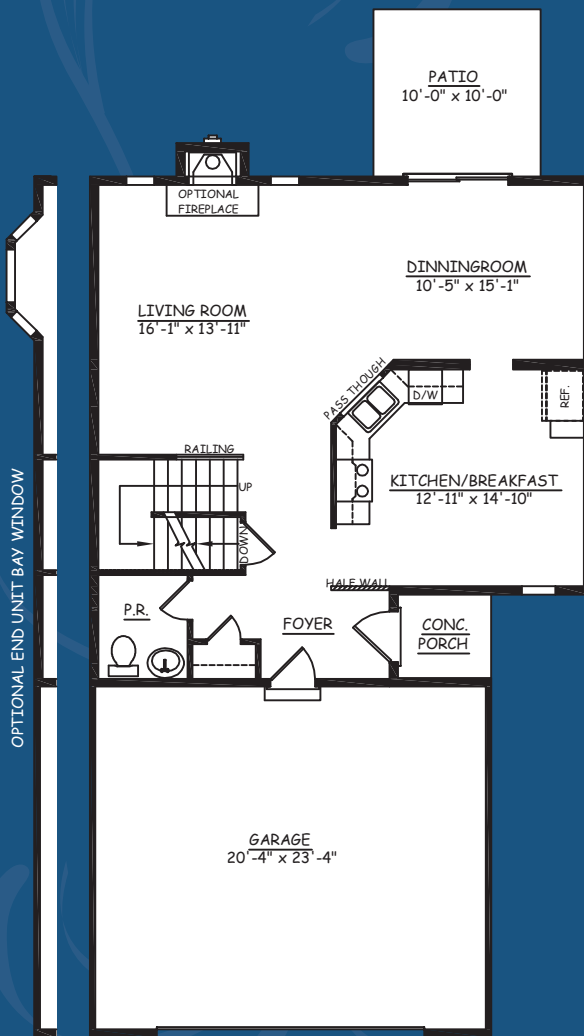

# HOMESITE 174, 175, 176 & 178

JULIA

SILVER CREEK

APPROXIMATELY 1,991 SQ. FT.

3 BEDROOM, 2 1/2 BATH

MASTER BATHROOM W/5' SHOWER

DRAMATIC TWO STORY GREAT ROOM

BEAUTIFUL FORMAL DINING ROOM

TWO-CAR GARAGE/FULL BASEMENT

FIRST FLOOR

SECOND FLOOR

This sheet is for illustrative purpose only and not part of a legal contract. Plans are subject to modification. Room measurements are approximate. Individual unit elevations are based on an entire building and may vary. Optional items indicated are available at additional cost. Refrigerator, washer and dryer are not included. Illustration is artist's conception and may vary in precise detail. (01-18-11)