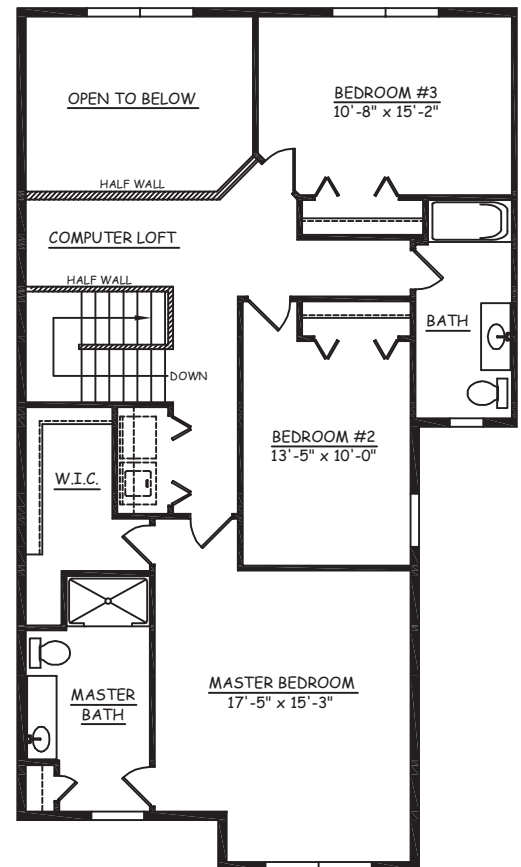

# HOMESITE 174, 175, 176 & 178

JULIA

SILVER CREEK

APPROXIMATELY 1,991 SQ. FT.

3 BEDROOM, 2 1/2 BATH

MASTER BATHROOM W/5' SHOWER

DRAMATIC TWO STORY GREAT ROOM

BEAUTIFUL FORMAL DINING ROOM

TWO-CAR GARAGE/FULL BASEMENT

FIRST FLOOR

SECOND FLOOR

This sheet is for illustrative purpose only and not part of a legal contract. Plans are subject to modification. Room measurements are approximate. Individual unit elevations are based on an entire building and may vary. Optional items indicated are available at additional cost. Refrigerator, washer and dryer are not included. Illustration is artist's conception and may vary in precise detail. (01-18-11)