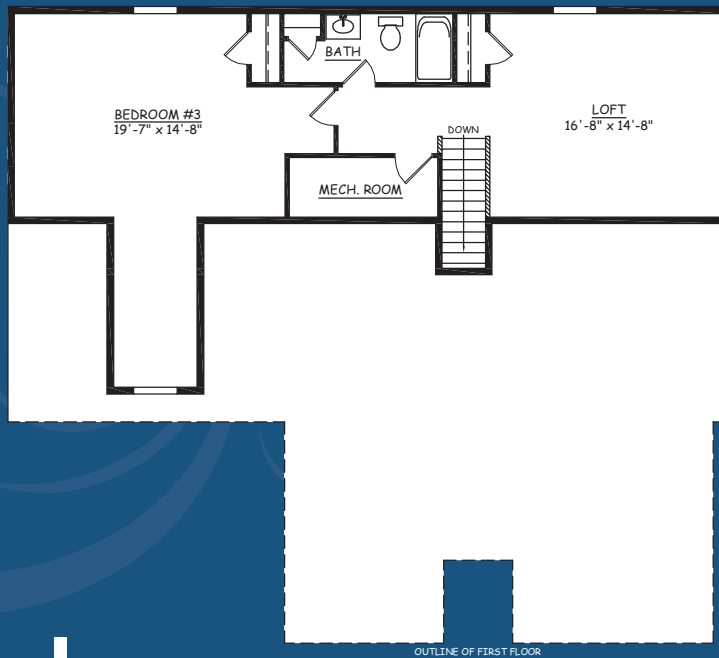

HOMESITE 34

WILLOW (DUPLEX UNIT)

THE MANORS

FIRST FLOOR

SECOND FLOOR

APPROXIMATELY 2,414 SQ. FT.

SPACIOUS FAMILY ROOM AND DINING ROOM

FIRST FLOOR LAUNDRY ROOM

SPACIOUS FIRST FLOOR MASTER'S RETREAT

This sheet is for illustrative purpose only and not part of a legal contract. Plans are subject to modification. Room measurements and square footages are approximate. Individual unit elevations are based on an entire building and may vary. Optional items indicated are available at additional cost. Illustration is artist's conception and may vary in precise detail. (10-10-2011)