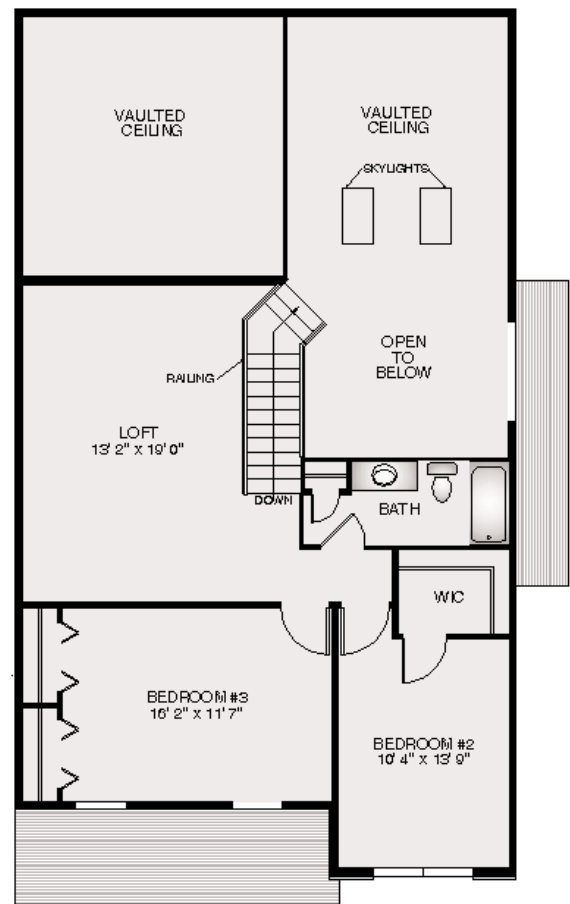

- Approximately 2,056 Finished Square Feet Unit
- First Floor Master Bedroom Suite with Vaulted Ceiling
- Vaulted Great Room
- Bright, Open Loft
- Two Car Garage/ Full Basement

First Floor

Second Floor