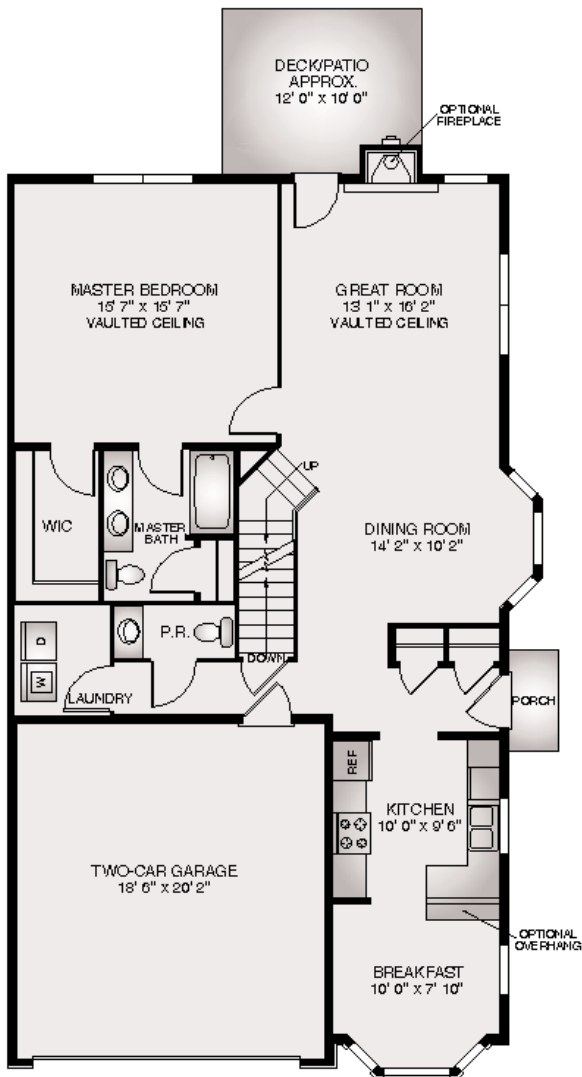

- Approximately 2,056 Finished Square Feet Unit
- First Floor Master Bedroom Suite with Vaulted Ceiling
- Vaulted Great Room
- Bright, Open Loft
- Two Car Garage/ Full Basement

First Floor

Second Floor