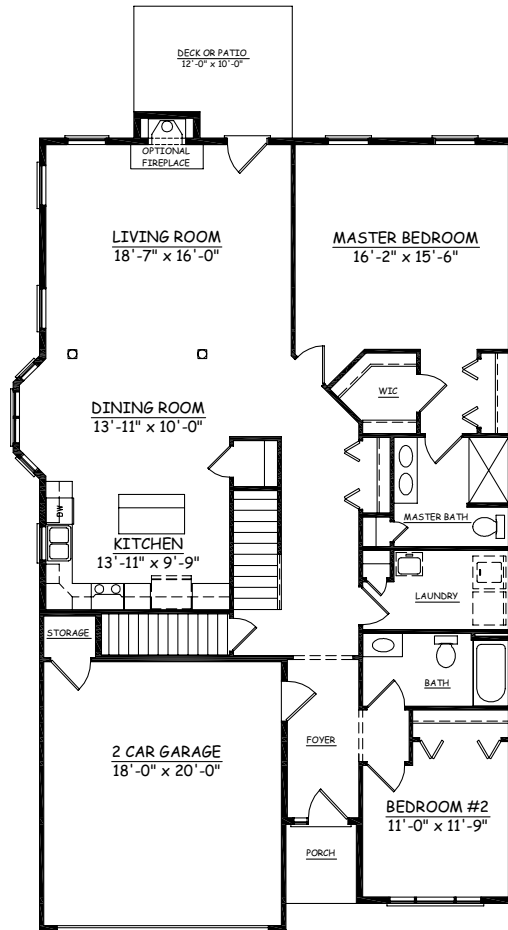

Milton 2-story

- Approximately 2,376 Finished Square Feet Unit
- First Floor Master Bedroom Suite with Vaulted Ceiling
- Vaulted Great Room
- Bright, Open Loft
- Two Car Garage, Full Basement

First Floor

Second Floor

This sheet is for illustrative purpose only and not part of a legal contract. Plans are subject to modification. Room measurements are approximate. Individual unit elevations are based on an entire building and may vary. Optional items indicated are available at additional cost. Illustration is artist's conception and may vary in precise detail. (5-8-2008) SC146