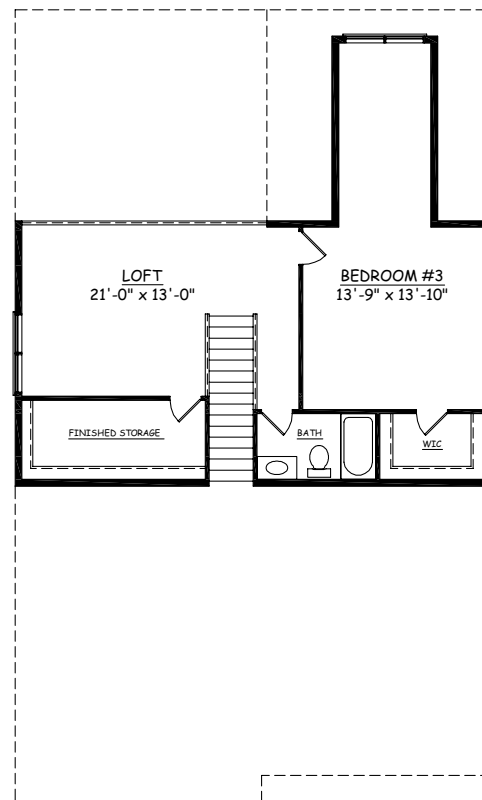

Milton 2-story

- Approximately 2,376 Finished Square Feet Unit
- First Floor Master Bedroom Suite with Vaulted Ceiling
- Vaulted Great Room
- Bright, Open Loft
- Two Car Garage, Full Basement

First Floor

Second Floor

This sheet is for illustrative purpose only and not part of a legal contract. Plans are subject to modification. Room measurements are approximate. Individual unit elevations are based on an entire building and may vary. Optional items indicated are available at additional cost. Illustration is artist's conception and may vary in precise detail. (5-8-2008) SC146