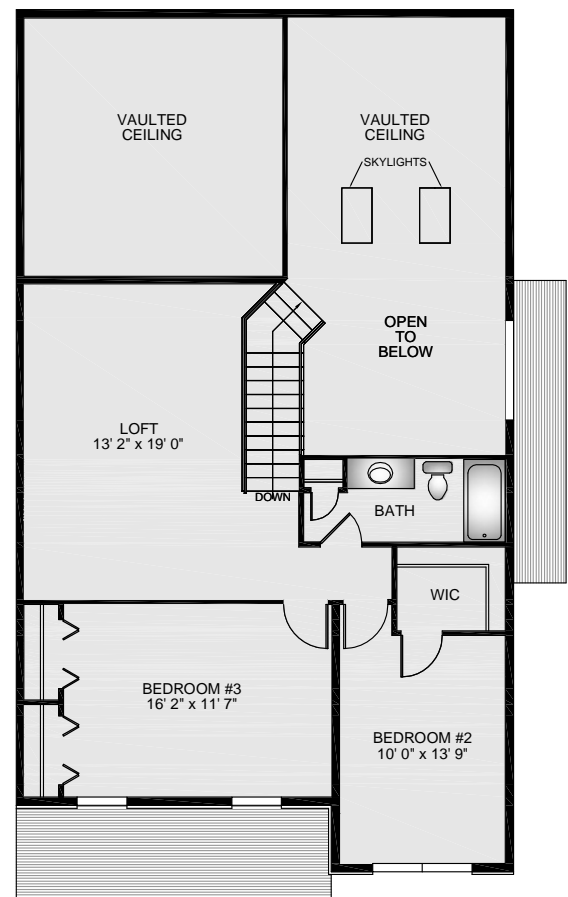

- Approximately 2,042 Square Feet End Unit
- First Floor Master Bedroom Suite with Vaulted Ceiling
- Vaulted Great Room with Skylights
- Bright, Open Loft
- Two Car Garage/Full Basement

First Floor

Second Floor