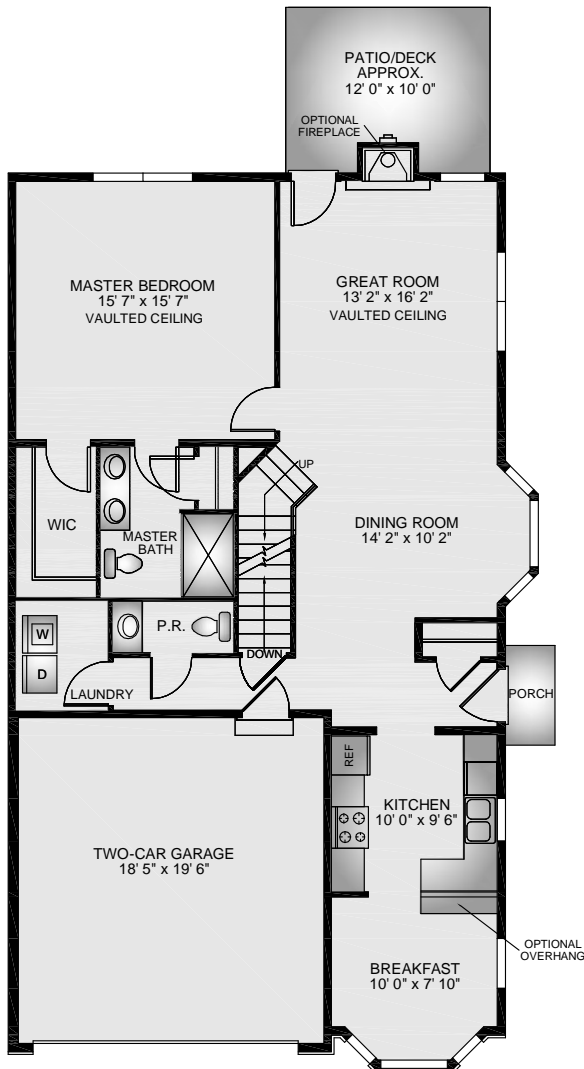

- Approximately 2,042 Square Feet End Unit
- First Floor Master Bedroom Suite with Vaulted Ceiling
- Vaulted Great Room with Skylights
- Bright, Open Loft
- Two Car Garage/Full Basement

First Floor

Second Floor