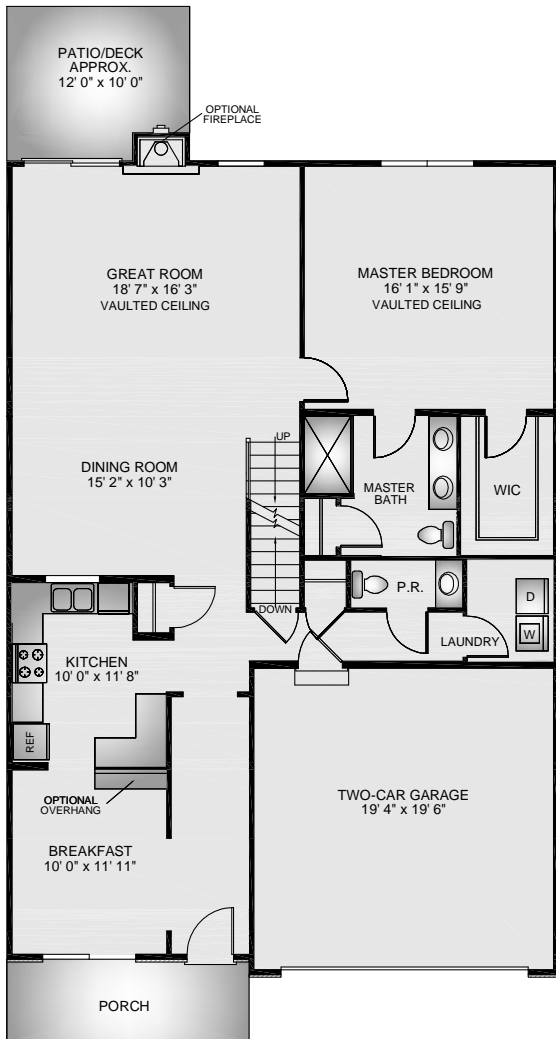

- Approximately 2,491 Square Feet Interior Unit
- First Floor Master Bedroom Suite with Vaulted Ceiling
- Media Loft Overlooks Vaulted Great Room
- Soaring Two Story Dining Room
- Two Car Garage/Full Basement

First Floor

Second Floor

Quality Built by: