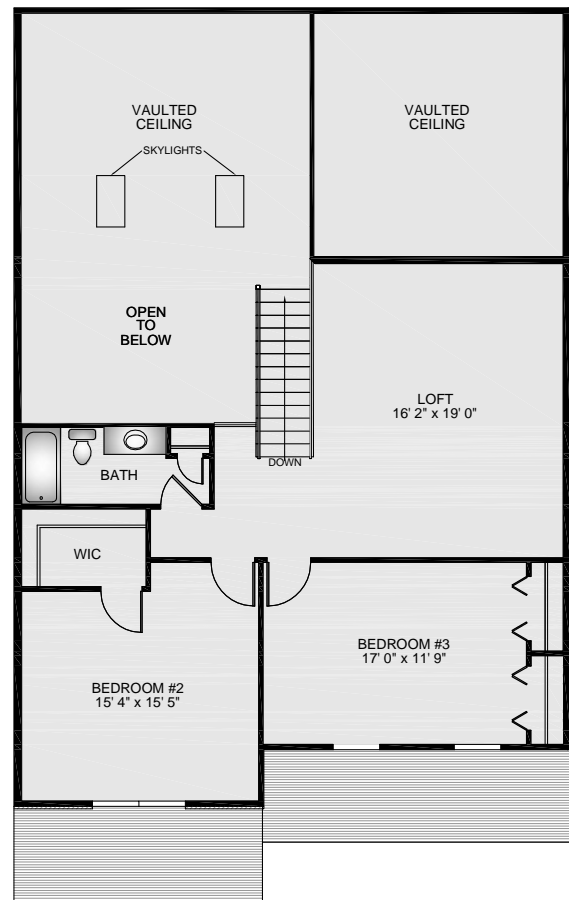

- Approximately 2,491 Square Feet Interior Unit
- First Floor Master Bedroom Suite with Vaulted Ceiling
- Media Loft Overlooks Vaulted Great Room
- Soaring Two Story Dining Room
- Two Car Garage/Full Basement

First Floor

Second Floor

Quality Built by: