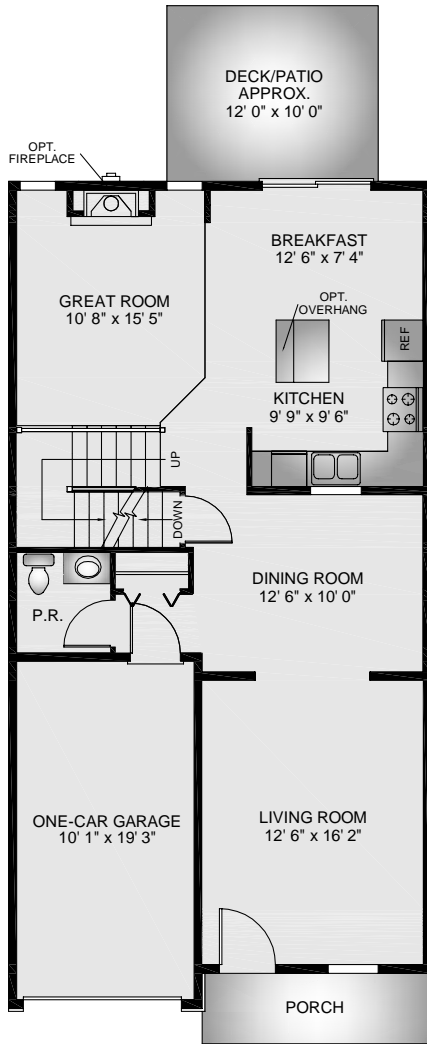

- Approximately 1,777 Square Feet Interior Unit
- Four Piece Master Bath features Glass Shower Door
- Two Story Great Room with Palladian Window
- Eat-in Kitchen with Island and Separate Dining Room
- One Car Garage/ Full Basement

First Floor

END UNIT  
CONDITION

Second Floor

END UNIT  
CONDITION