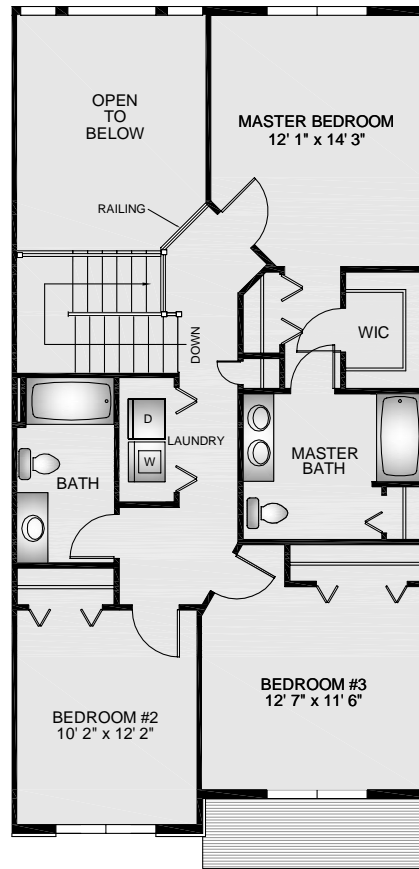

- Approximately 1,777 Square Feet Interior Unit
- Four Piece Master Bath features Glass Shower Door
- Two Story Great Room with Palladian Window
- Eat-in Kitchen with Island and Separate Dining Room
- One Car Garage/ Full Basement

First Floor

END UNIT  
CONDITION

Second Floor

END UNIT  
CONDITION