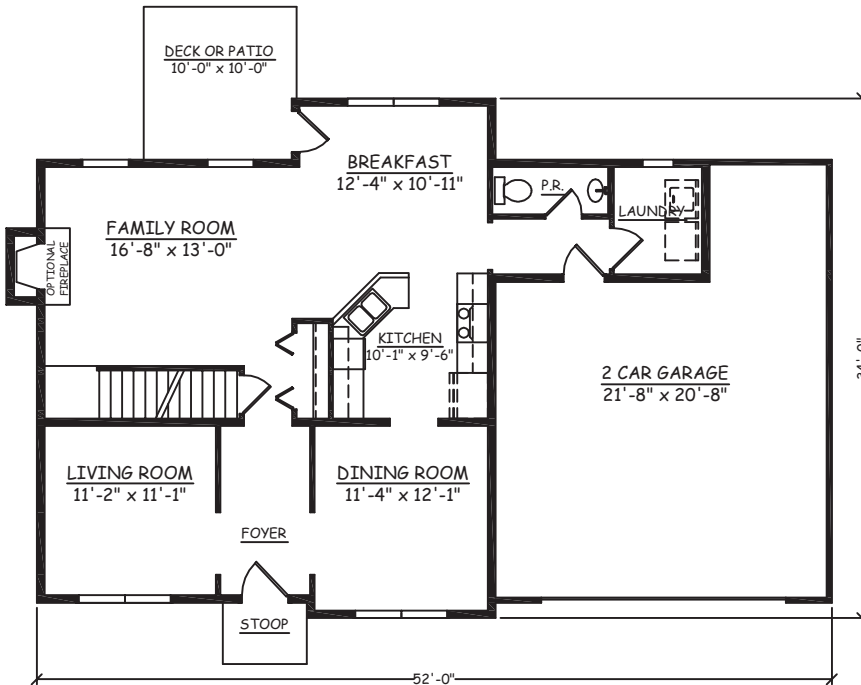

PEACHTREE

APPROXIMATELY 1,916 SQ. FT.

3 BEDROOMS, 2 1/2 BATHS

2-STORY FOYER

FIRST FLOOR LAUNDRY

FRONT ELEVATION

FIRST FLOOR

SECOND FLOOR

This sheet is for illustrative purpose only and not part of a legal contract. Plans are subject to modification. Room measurements are approximate. Elevations and landscaping are based on an artist's conception and may vary in precise detail. Optional items indicated are available at additional cost. (11-9-2009)