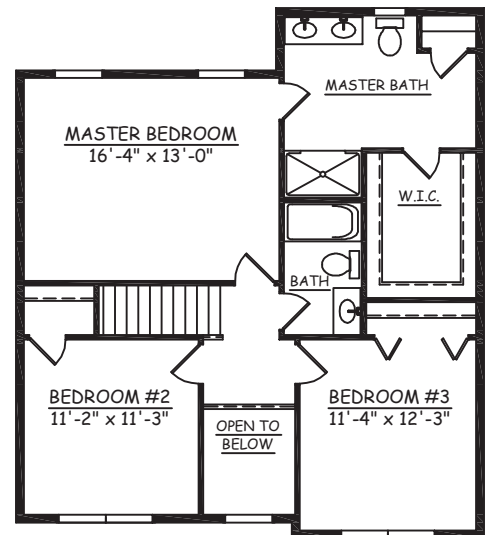

PEACHTREE

APPROXIMATELY 1,916 SQ. FT.

3 BEDROOMS, 2 1/2 BATHS

2-STORY FOYER

FIRST FLOOR LAUNDRY

FRONT ELEVATION

FIRST FLOOR

SECOND FLOOR

This sheet is for illustrative purpose only and not part of a legal contract. Plans are subject to modification. Room measurements are approximate. Elevations and landscaping are based on an artist's conception and may vary in precise detail. Optional items indicated are available at additional cost. (11-9-2009)